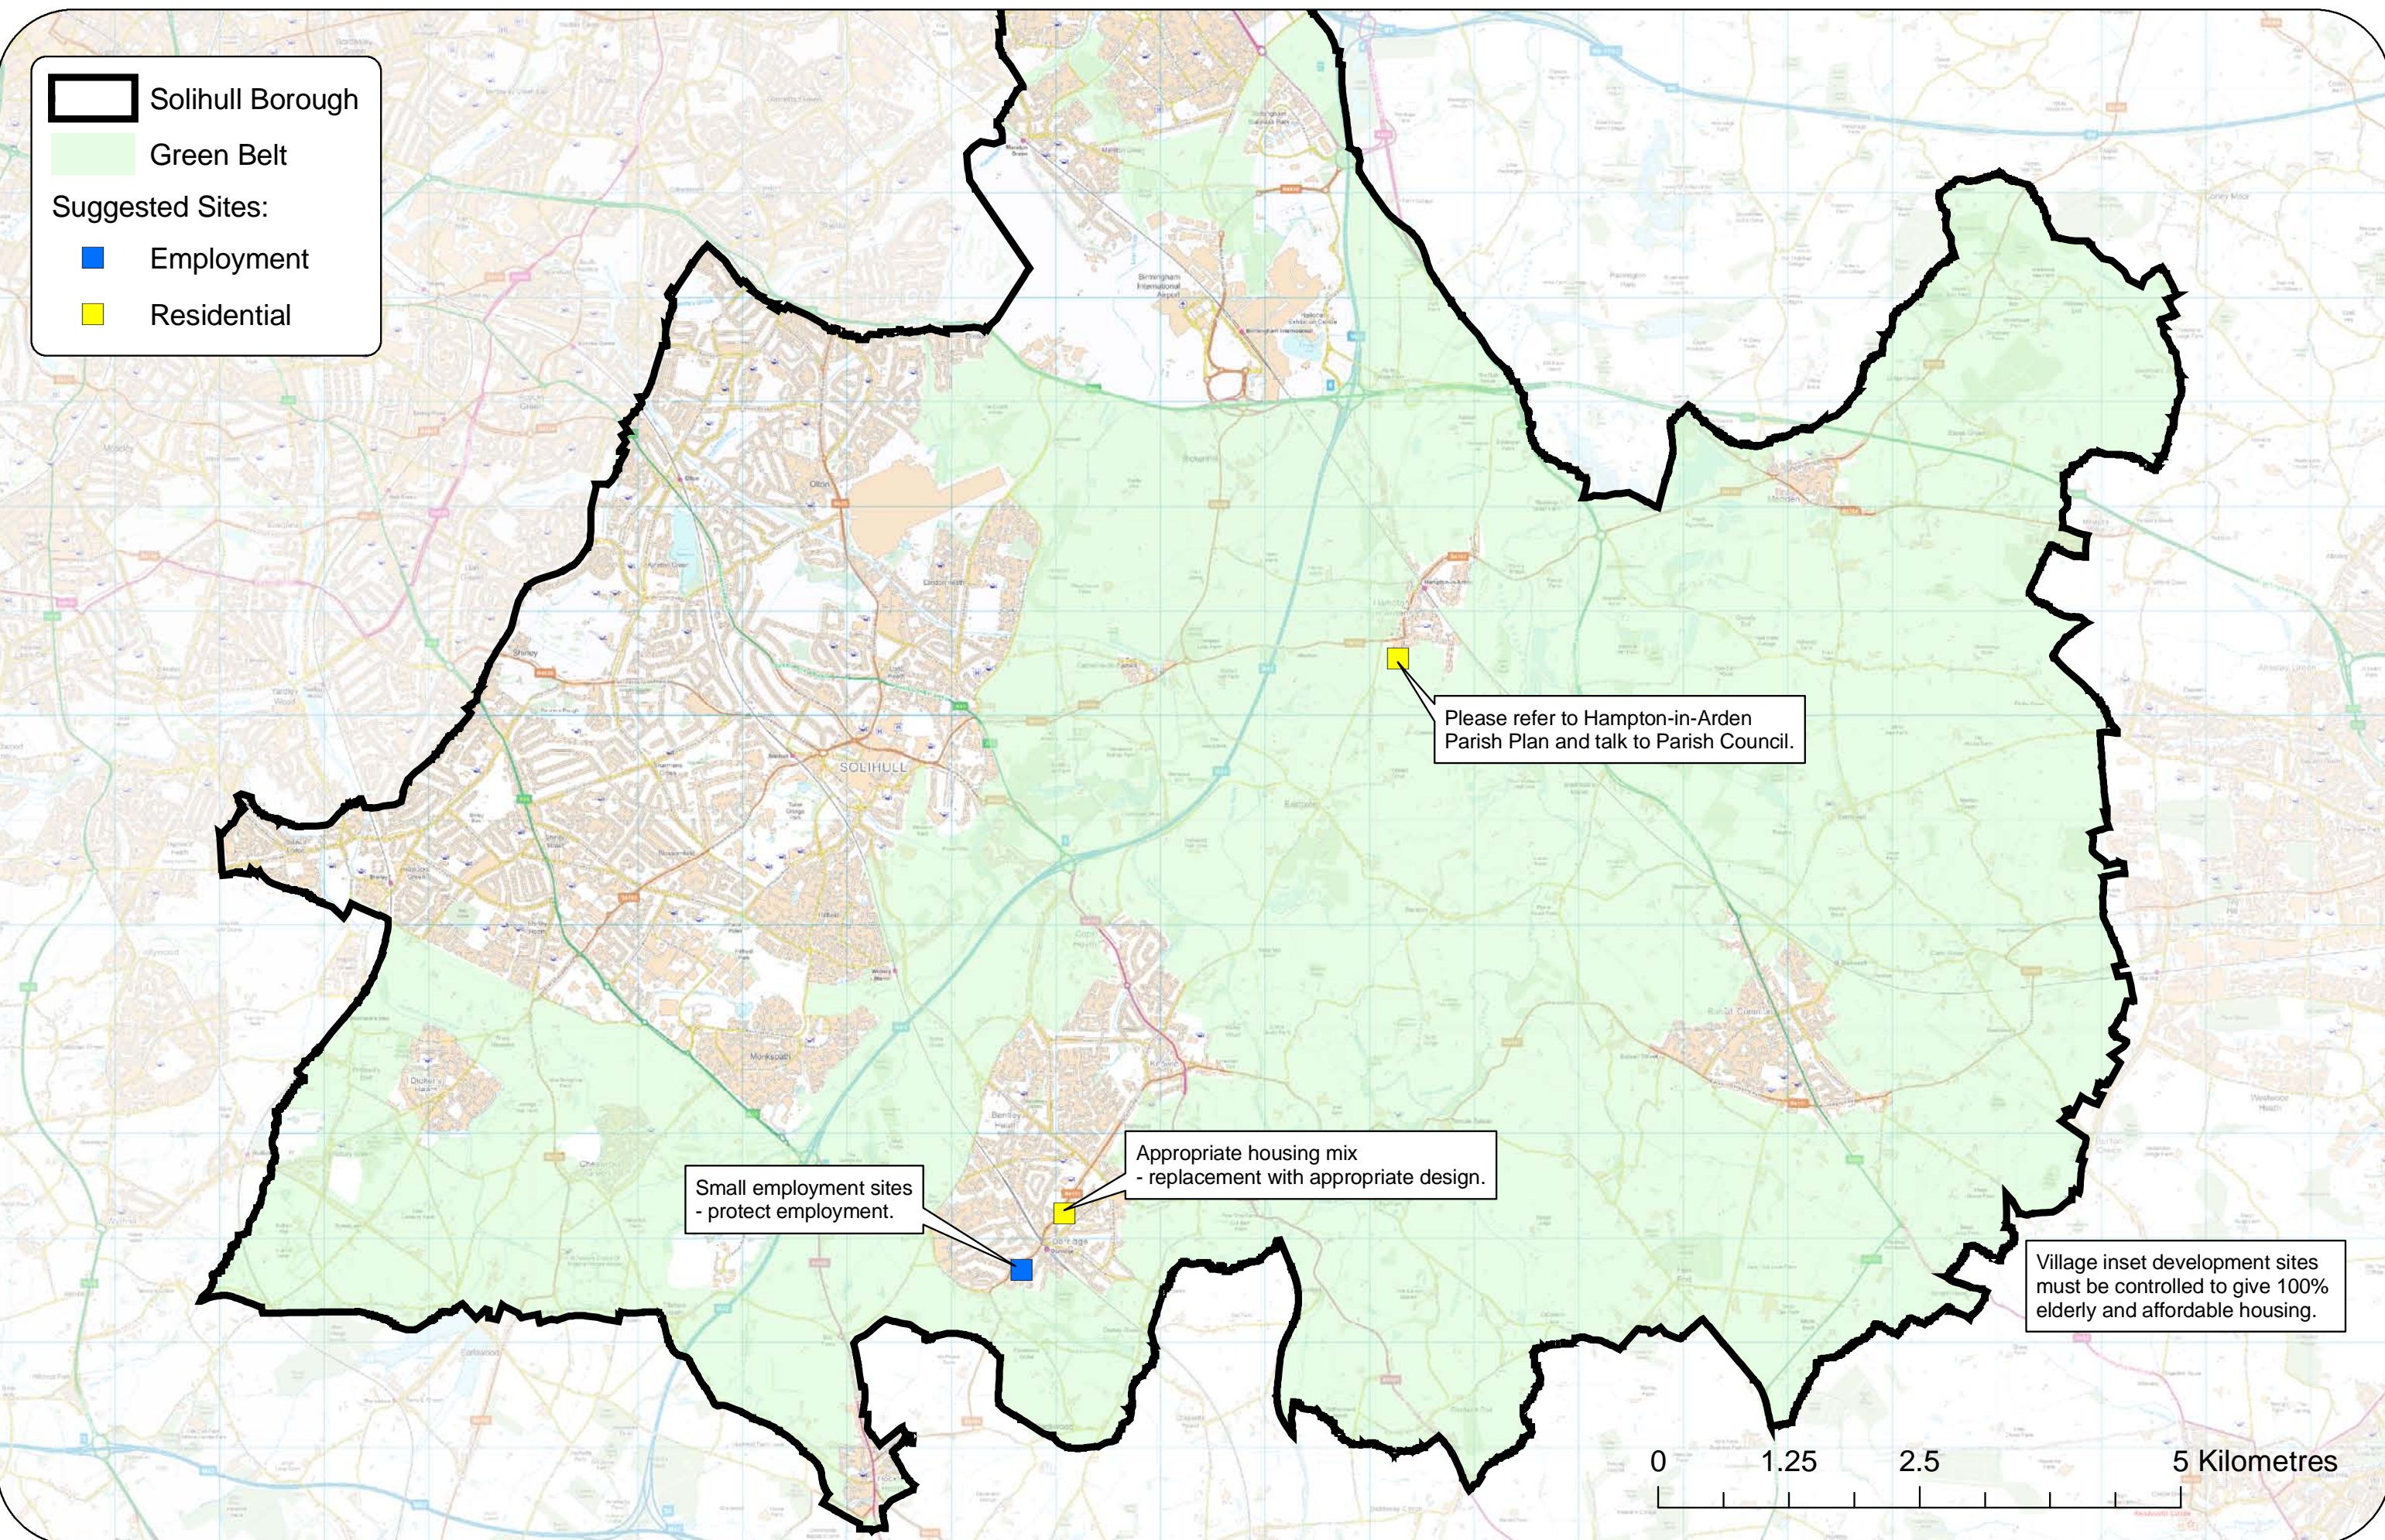

 Solihull Borough
 Green Belt
Suggested Sites:
 Employment
 Residential

Please refer to Hampton-in-Arden Parish Plan and talk to Parish Council.

Small employment sites - protect employment.

Appropriate housing mix - replacement with appropriate design.

Village inset development sites must be controlled to give 100% elderly and affordable housing.