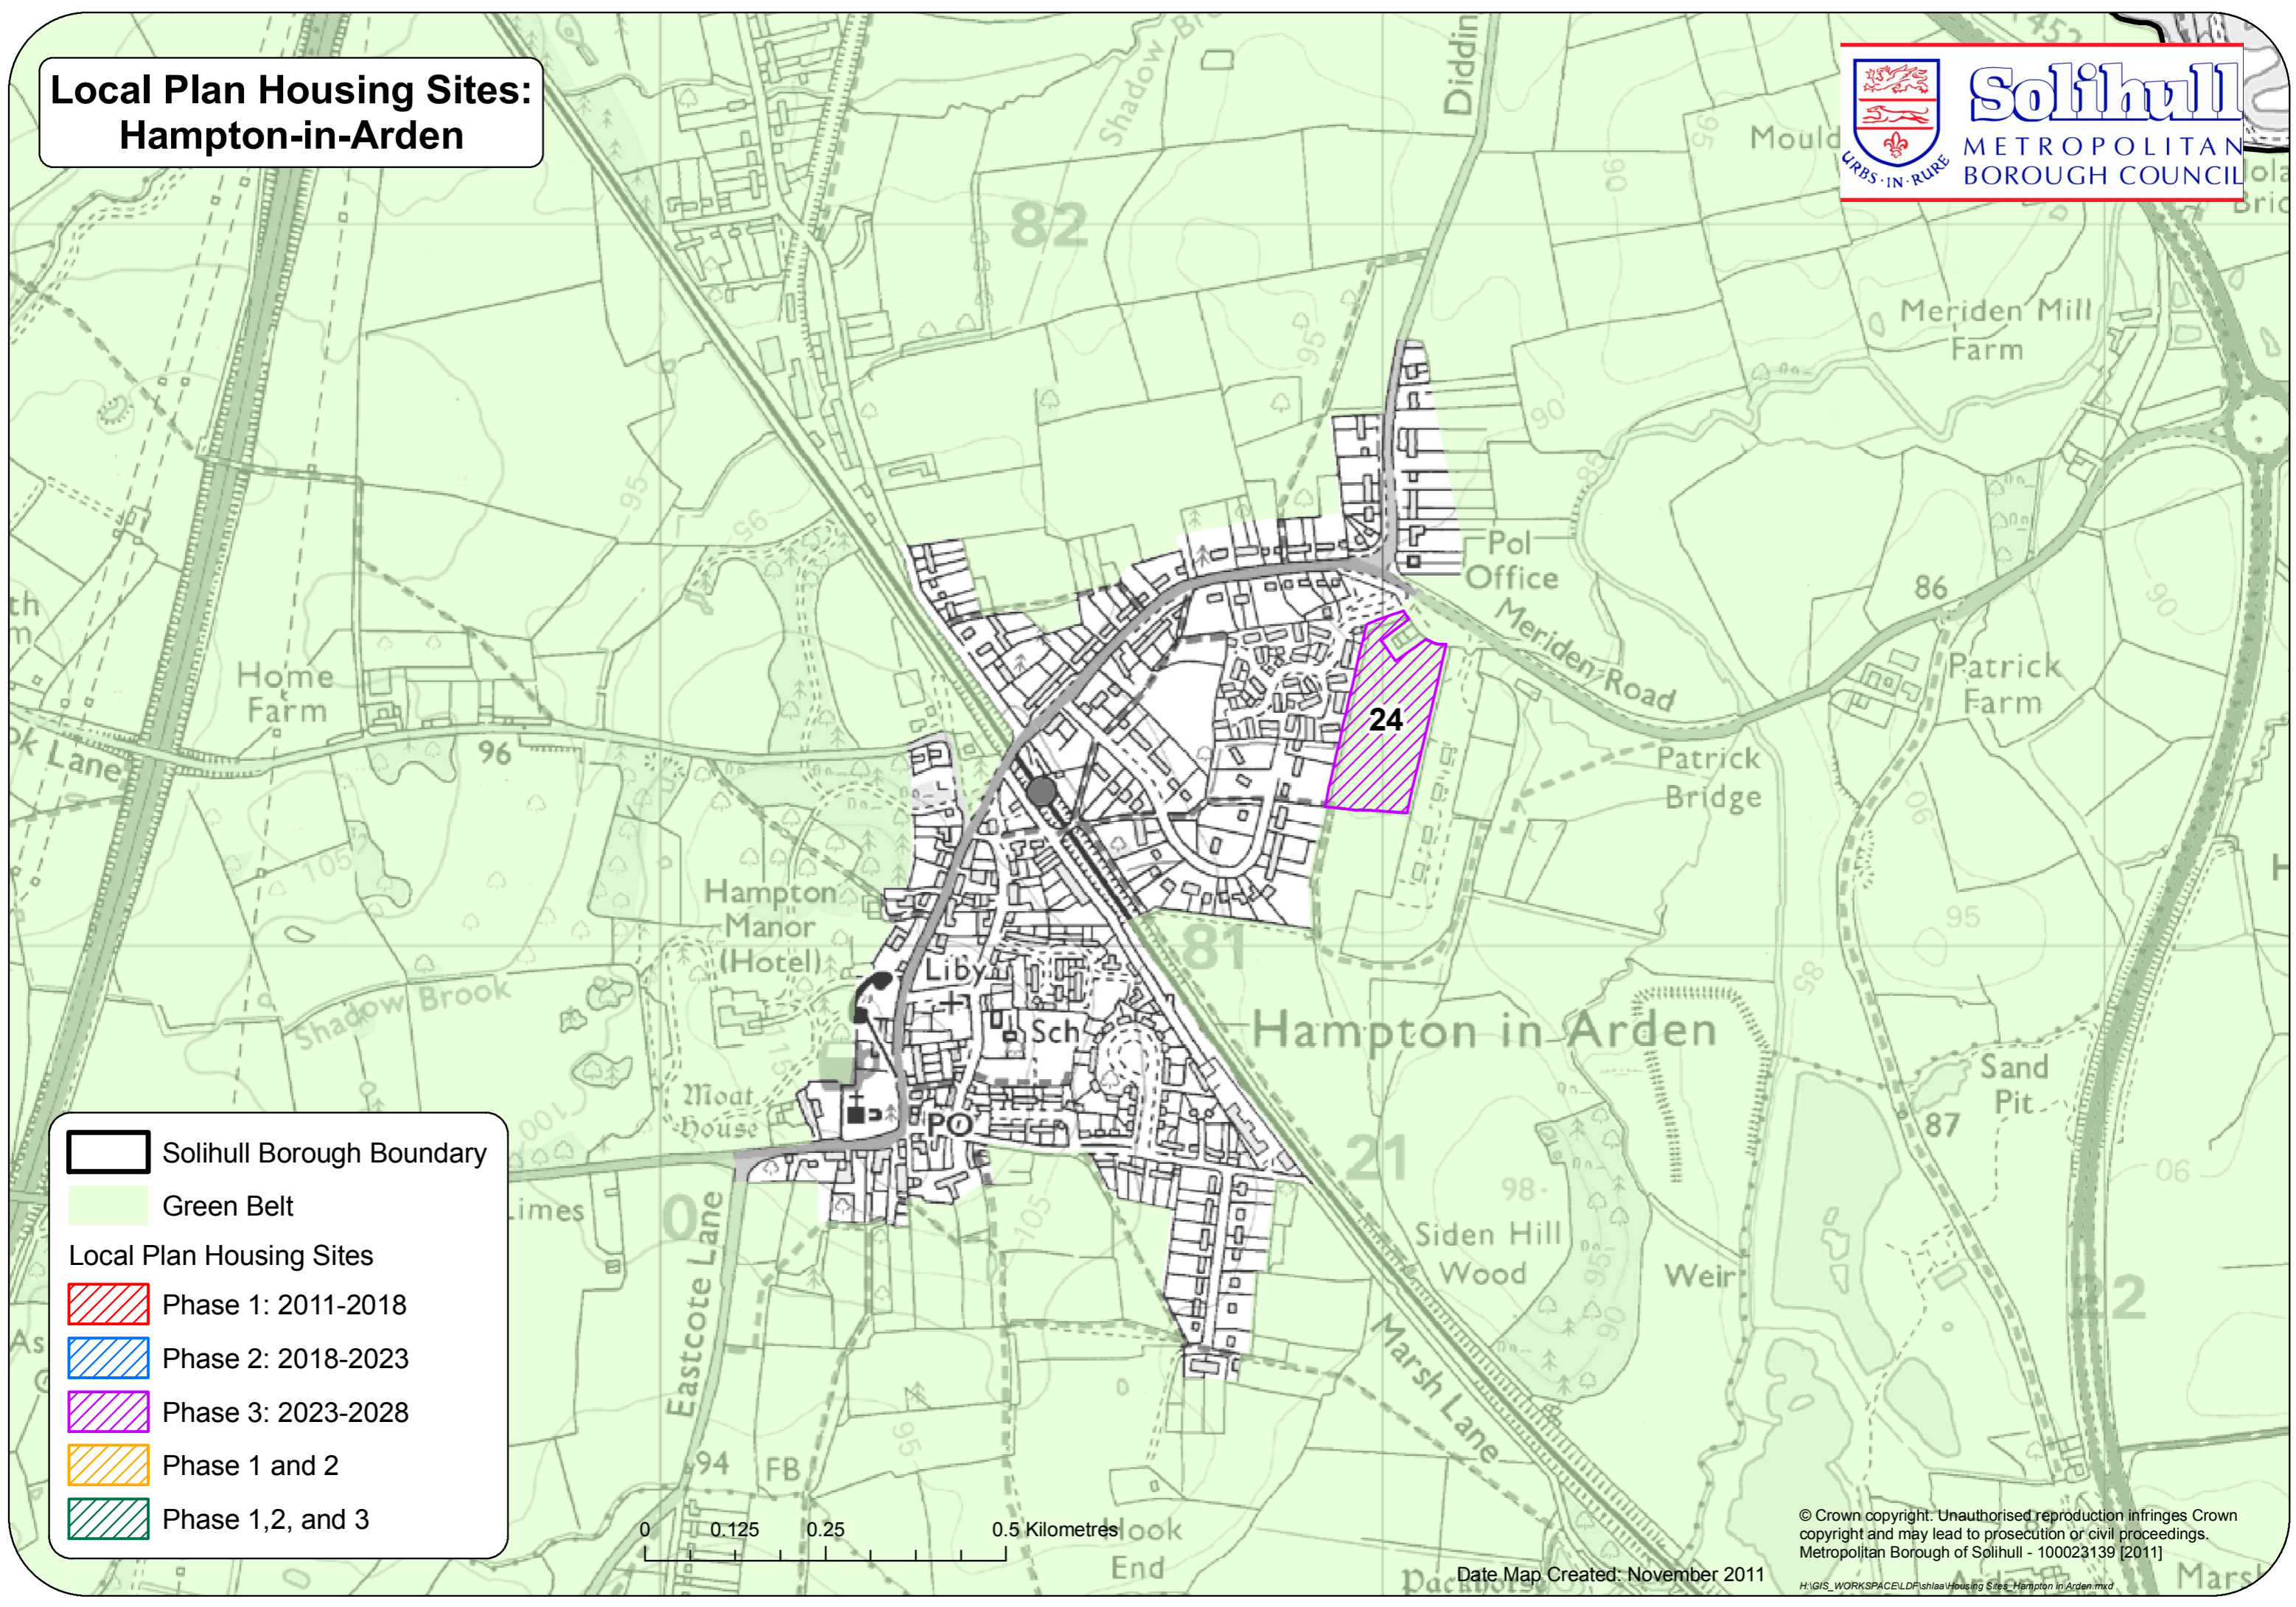

Local Plan Housing Sites: Hampton-in-Arden

Solihull Borough Boundary

Green Belt

Local Plan Housing Sites

- Phase 1: 2011-2018
- Phase 2: 2018-2023
- Phase 3: 2023-2028
- Phase 1 and 2
- Phase 1, 2, and 3

Date Map Created: November 2011

© Crown copyright. Unauthorised reproduction infringes Crown copyright and may lead to prosecution or civil proceedings. Metropolitan Borough of Solihull - 100023139 [2011]

H:\GIS_WORKSPACE\LDP\shl\Local Housing Sites - Hampton in Arden.mxd