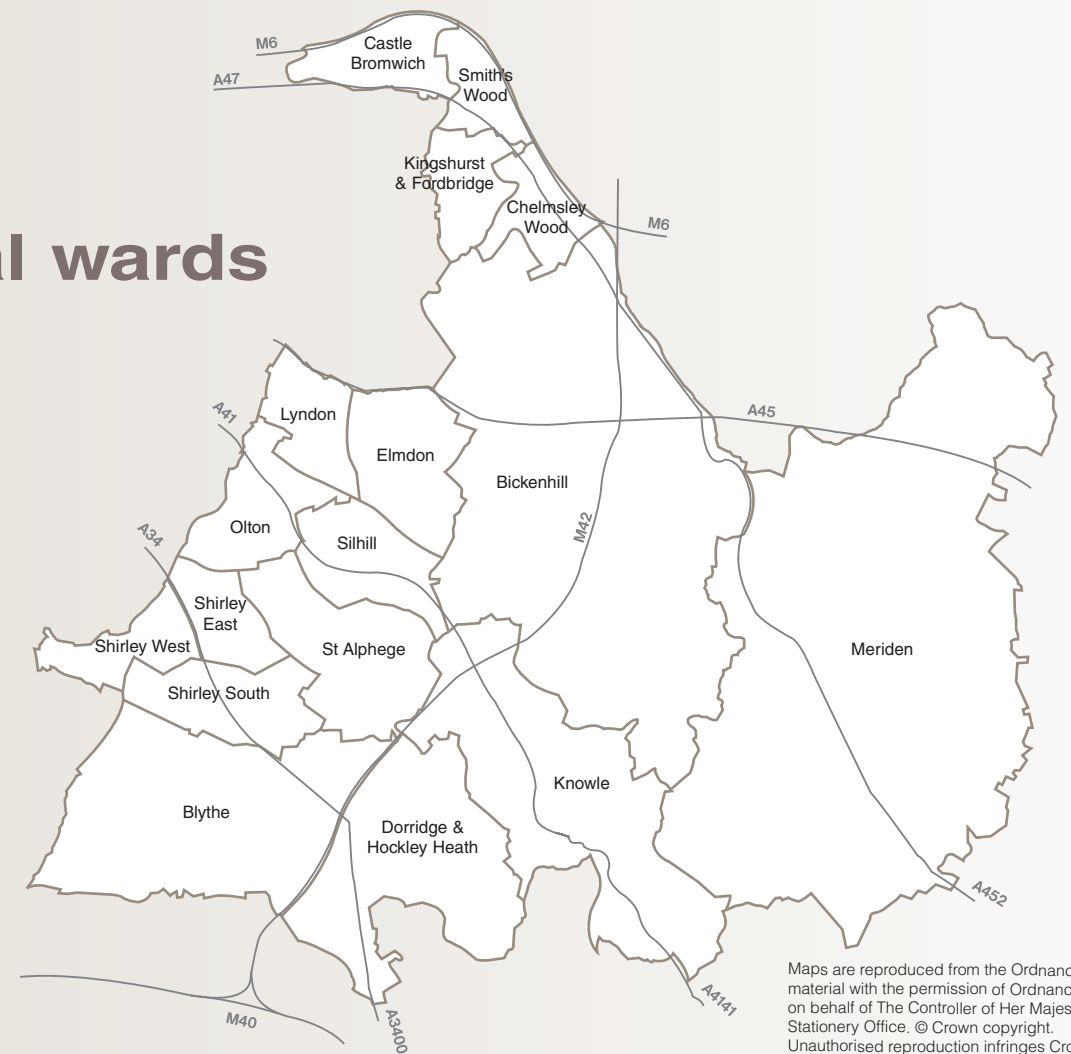

Local wards

- Key**
- C** Conservative
 - L** Labour
 - LD** Liberal Democrat
 - G** Green Party

Maps are reproduced from the Ordnance Survey material with the permission of Ordnance Survey on behalf of The Controller of Her Majesty's Stationery Office. © Crown copyright. Unauthorised reproduction infringes Crown copyright and may lead to prosecution or civil proceedings. Solihull Metropolitan Borough Council - 100023139 - 2011