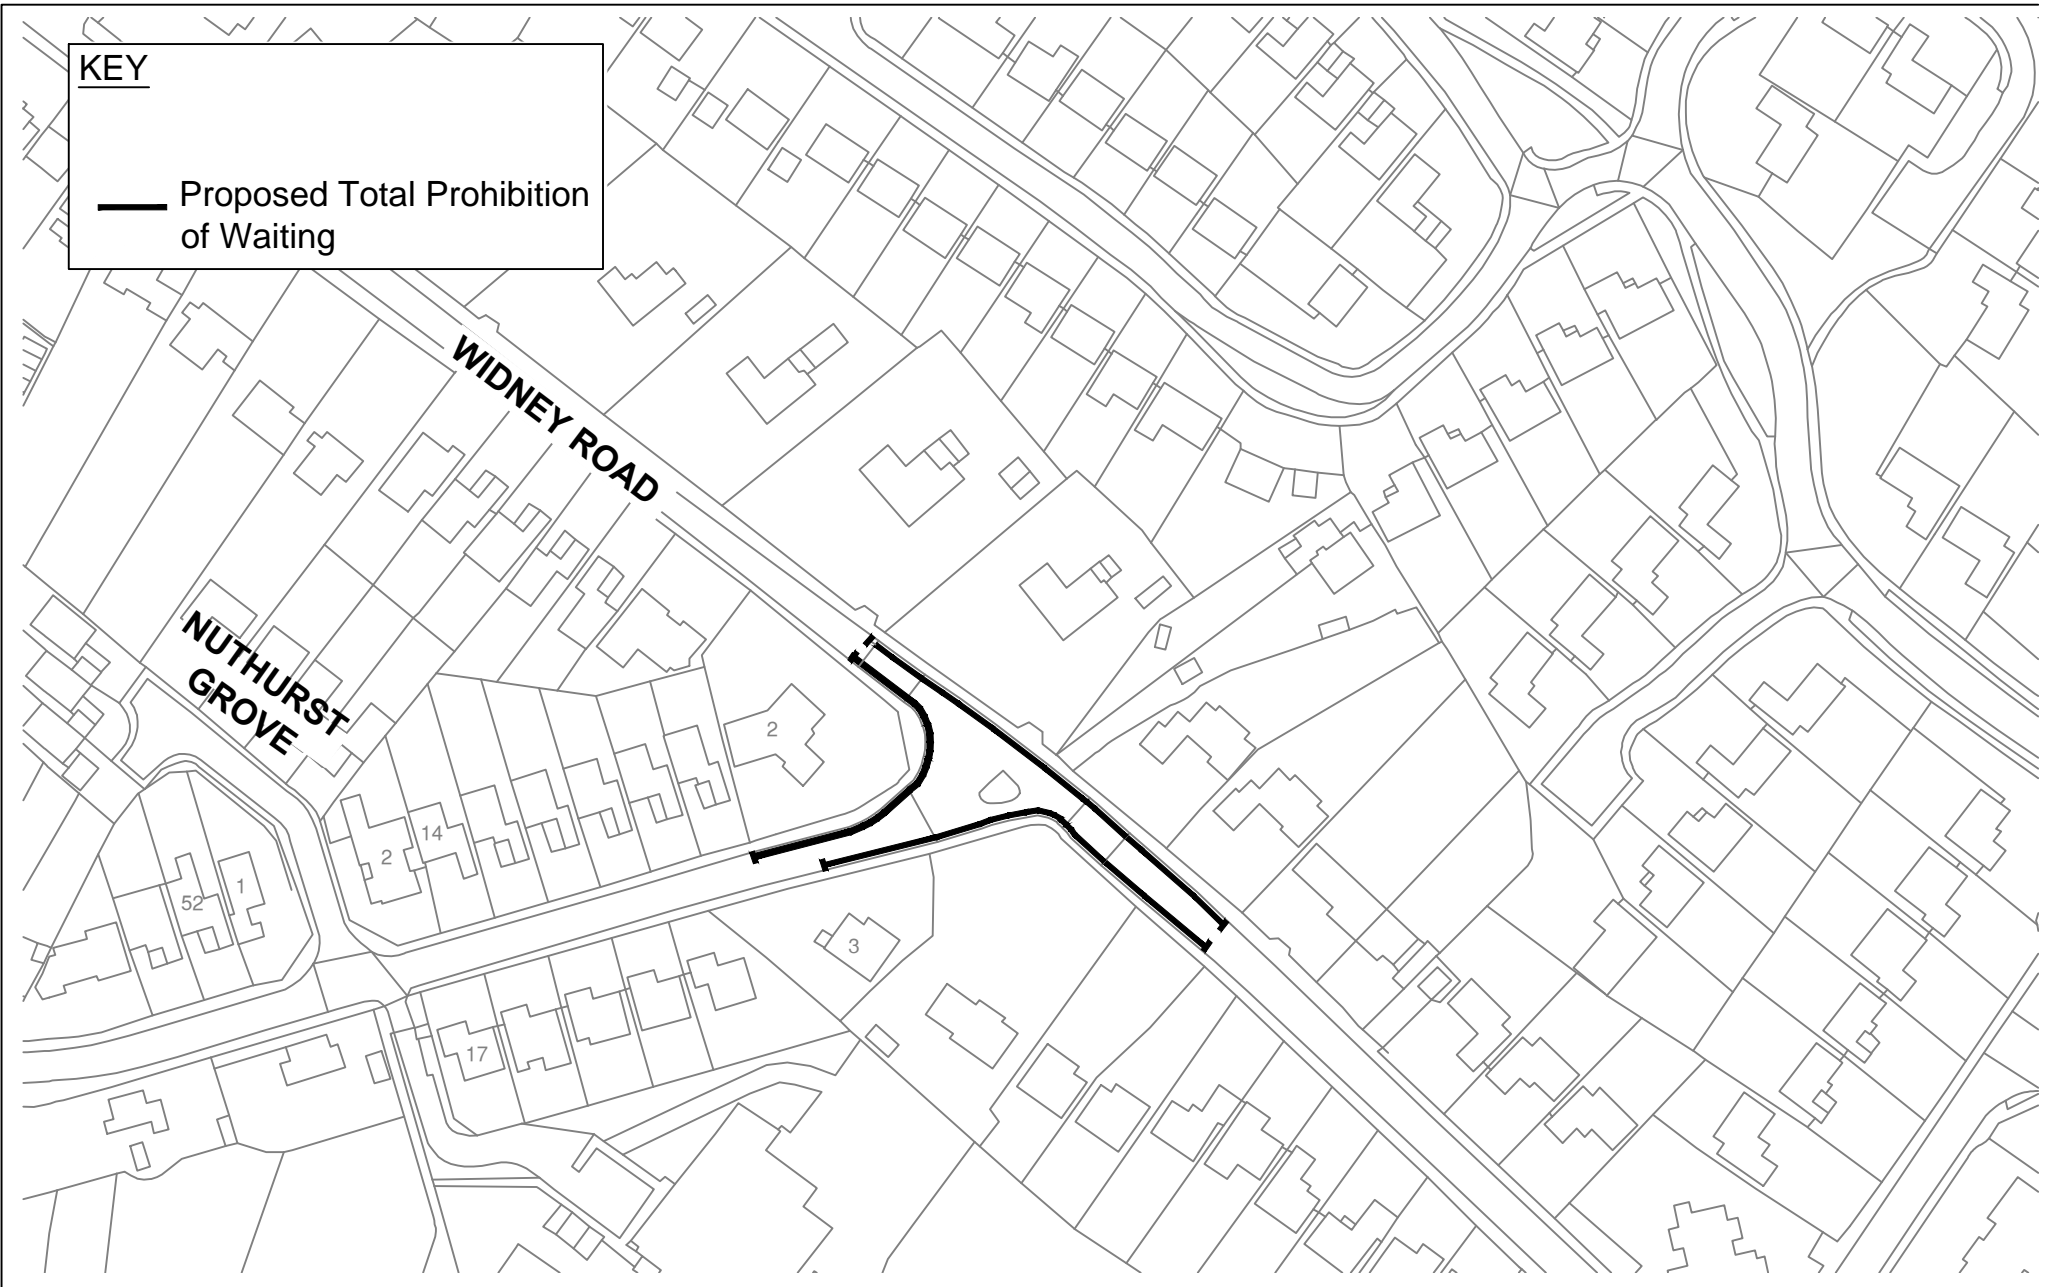

KEY

— Proposed Total Prohibition of Waiting

This map is reproduced from the Ordnance Survey material with the permission of Ordnance Survey on behalf of The Controller of Her Majesty's Stationery Office. Any reproduction infringes Crown copyright and may lead to prosecution or civil proceedings. Solihull Metropolitan Borough Council - 100023139 - 2004.

Proposed Experimental Waiting Restrictions - Widney Road, Bentley Heath

Referred to in Item :	Drawn By: EB	Checked By: CH	DO NOT SCALE
Plan No. 6807/3	Scale 1/1500	Date Mar 2011	OS Ref :

COMMUNITY SERVICES
TRANSPORT & HIGHWAYS