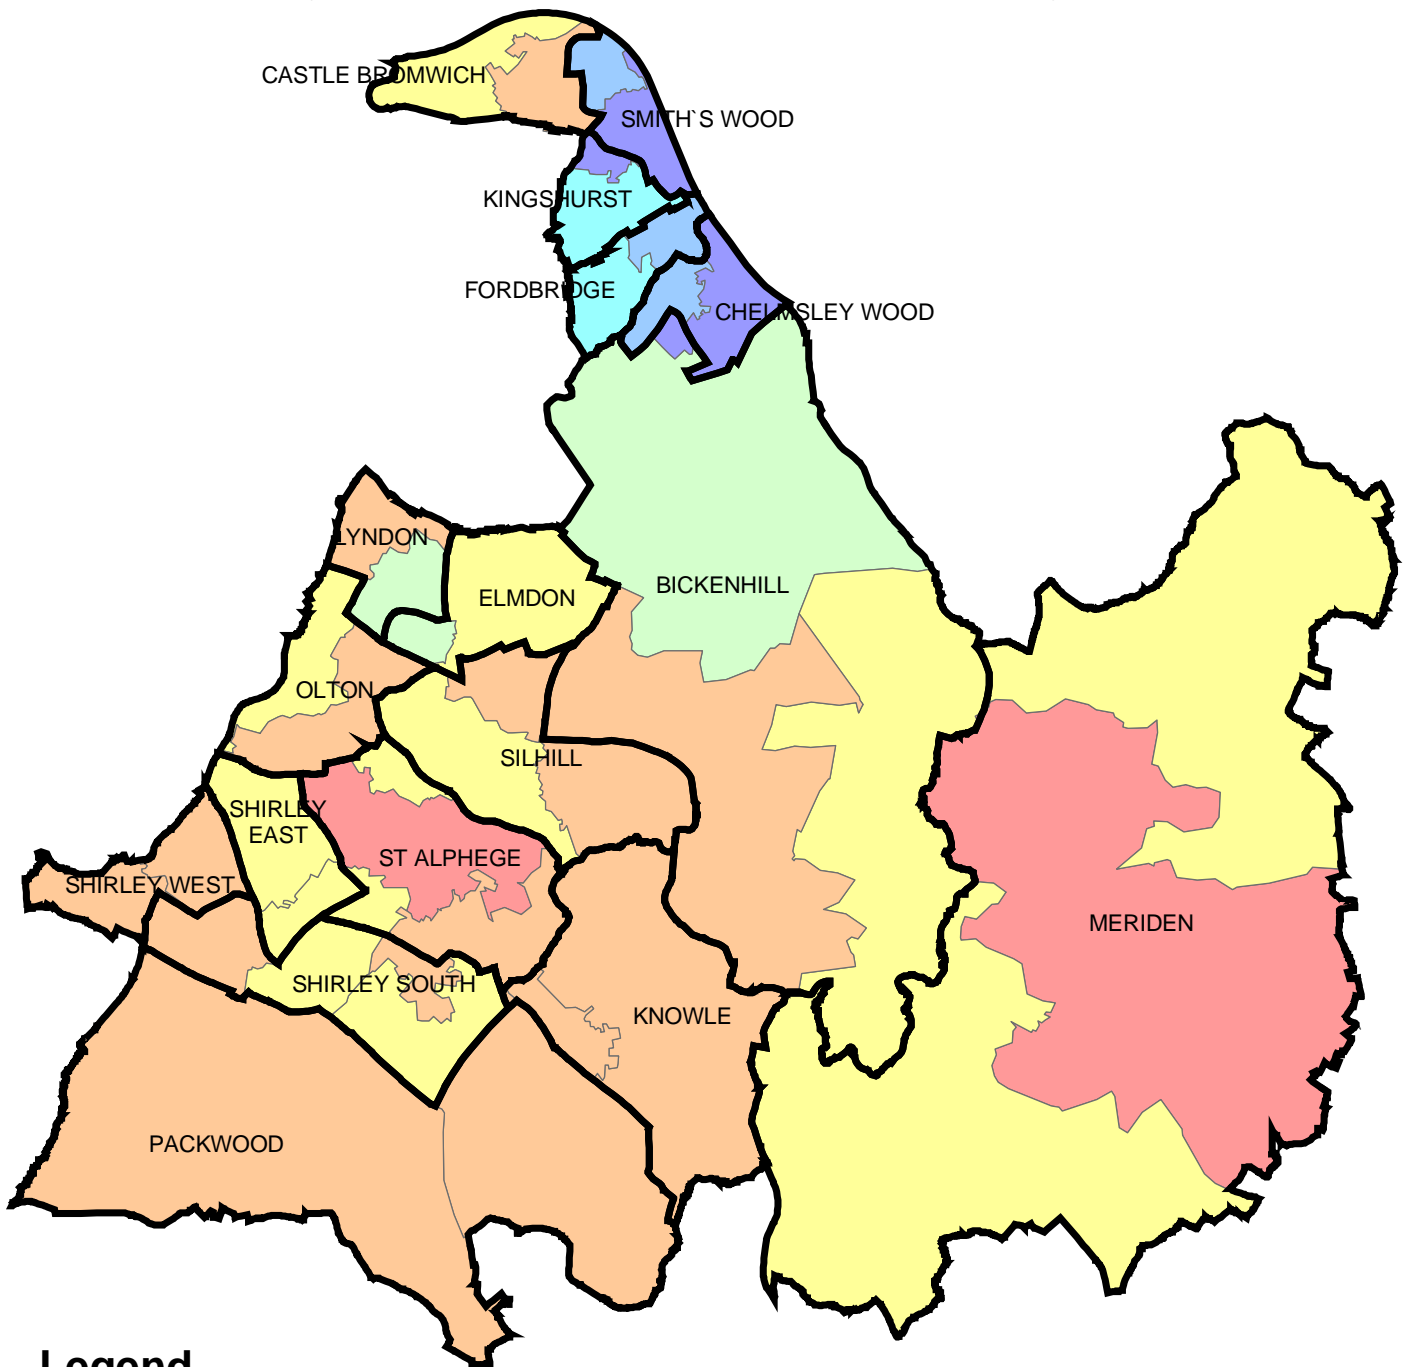

Long Term Jobseeker's Allowance claimants by Super Output Area, May 07

Legend

Number of JSA claimants, claiming for over 12 months by SOA