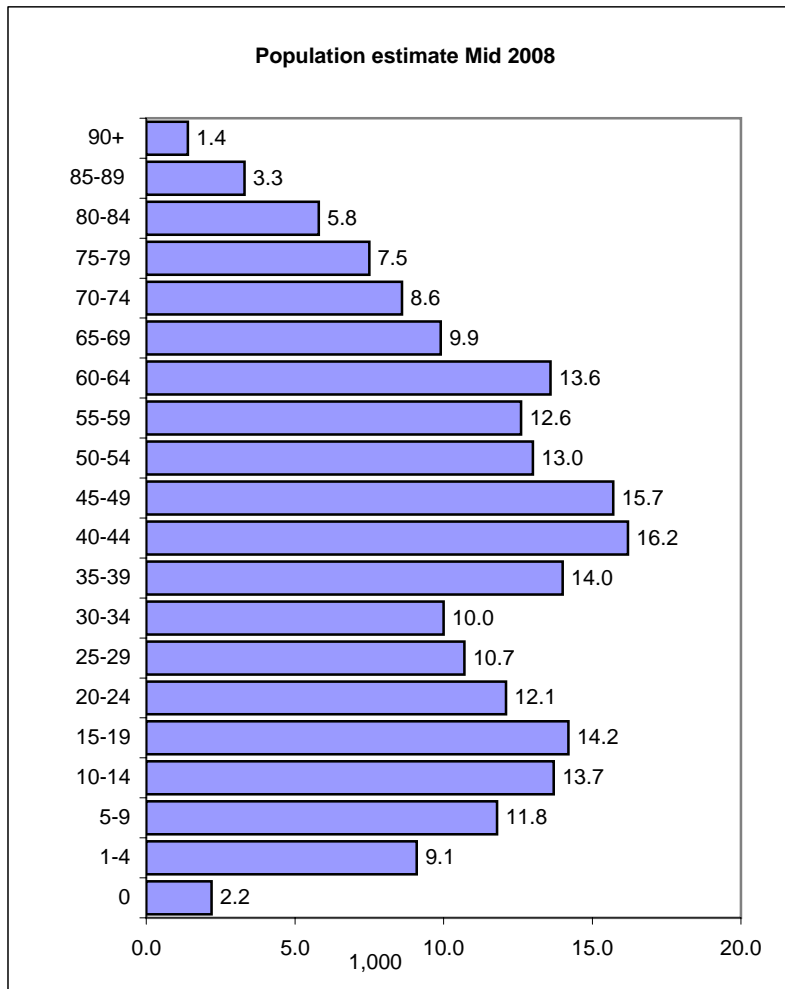

# Solihull - mid 2008 population estimates

**TOTAL 205,500**

Figures may not add, due to rounding

Source: Office of National Statistics