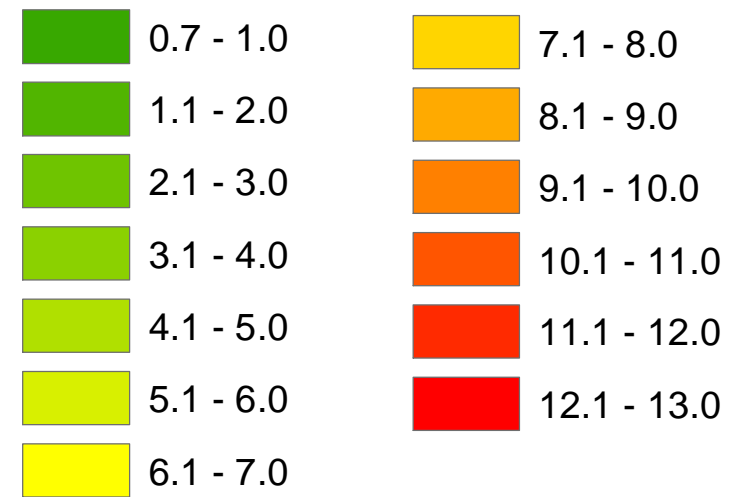

Unemployment by LLSOA as of February 2009

Legend

% of JSA Claimants

Legend

 Business Sites