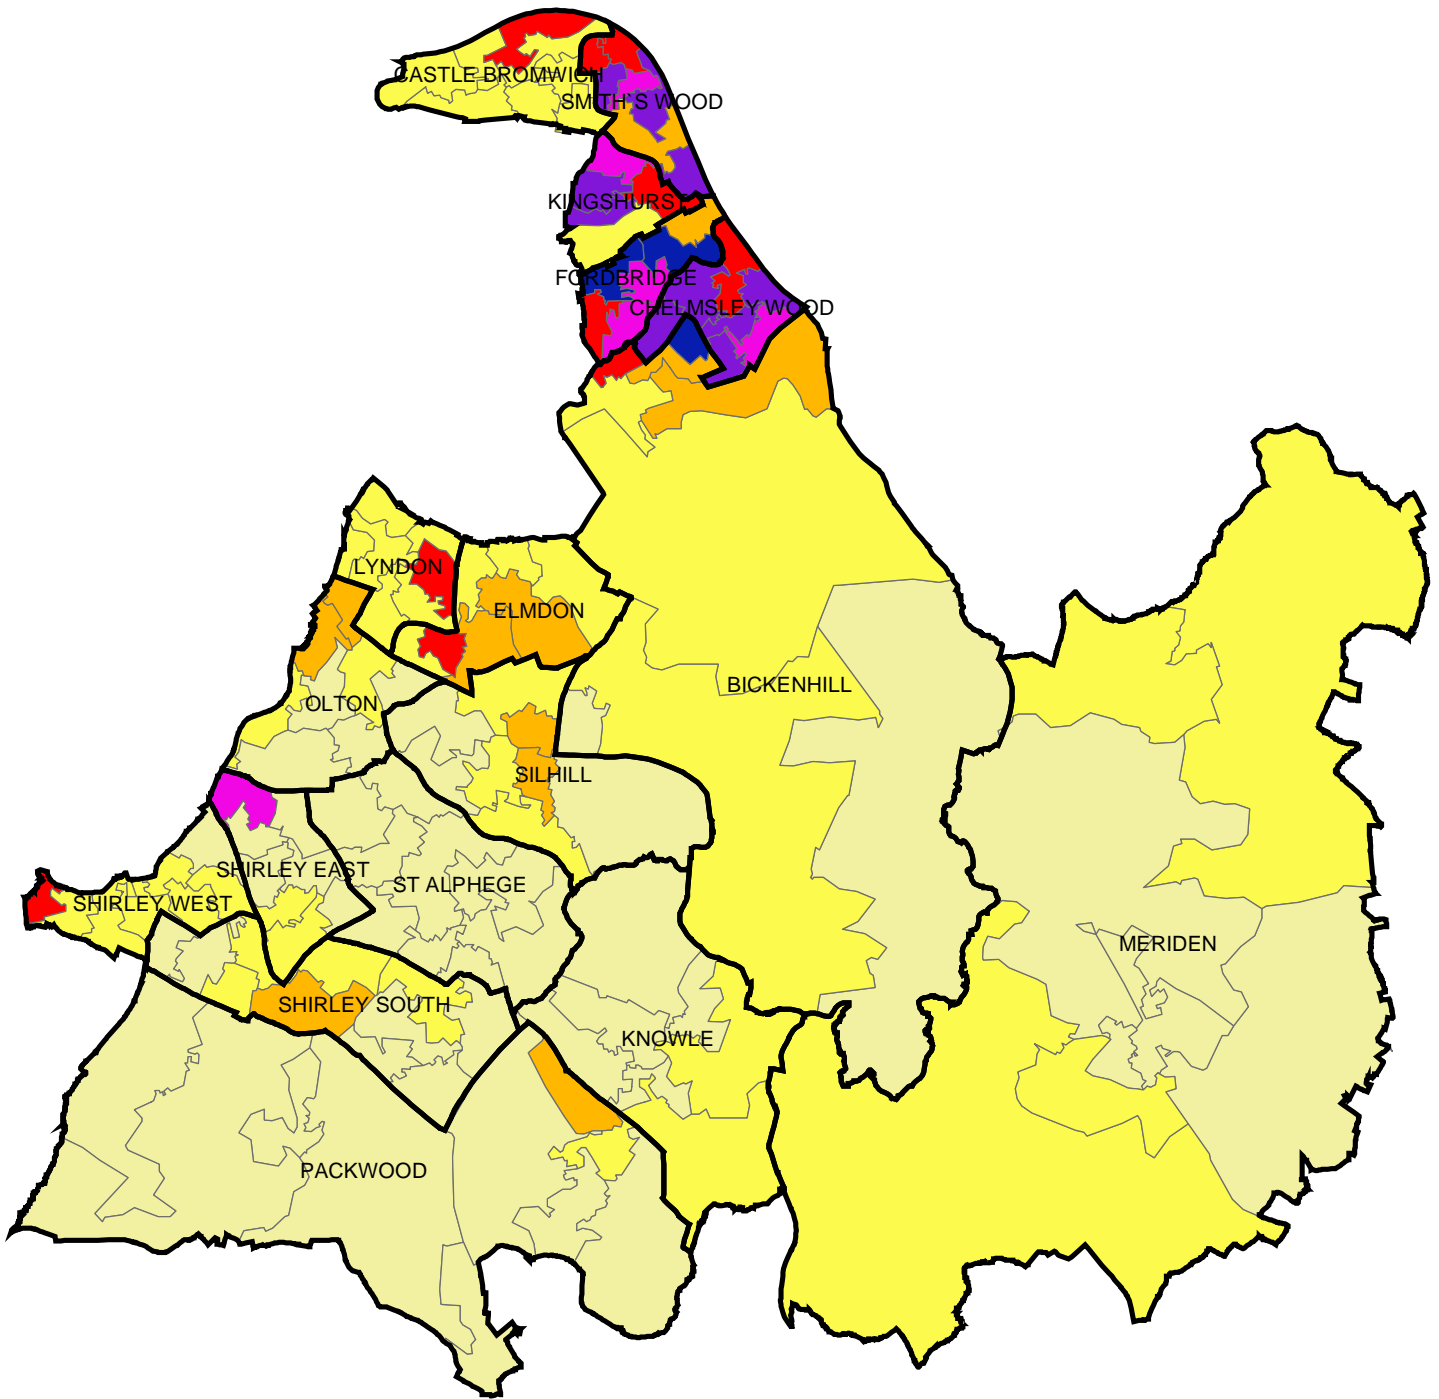

Worklessness Rates in Solihull as of May 08

Legend

LLSOA Worklessness rates