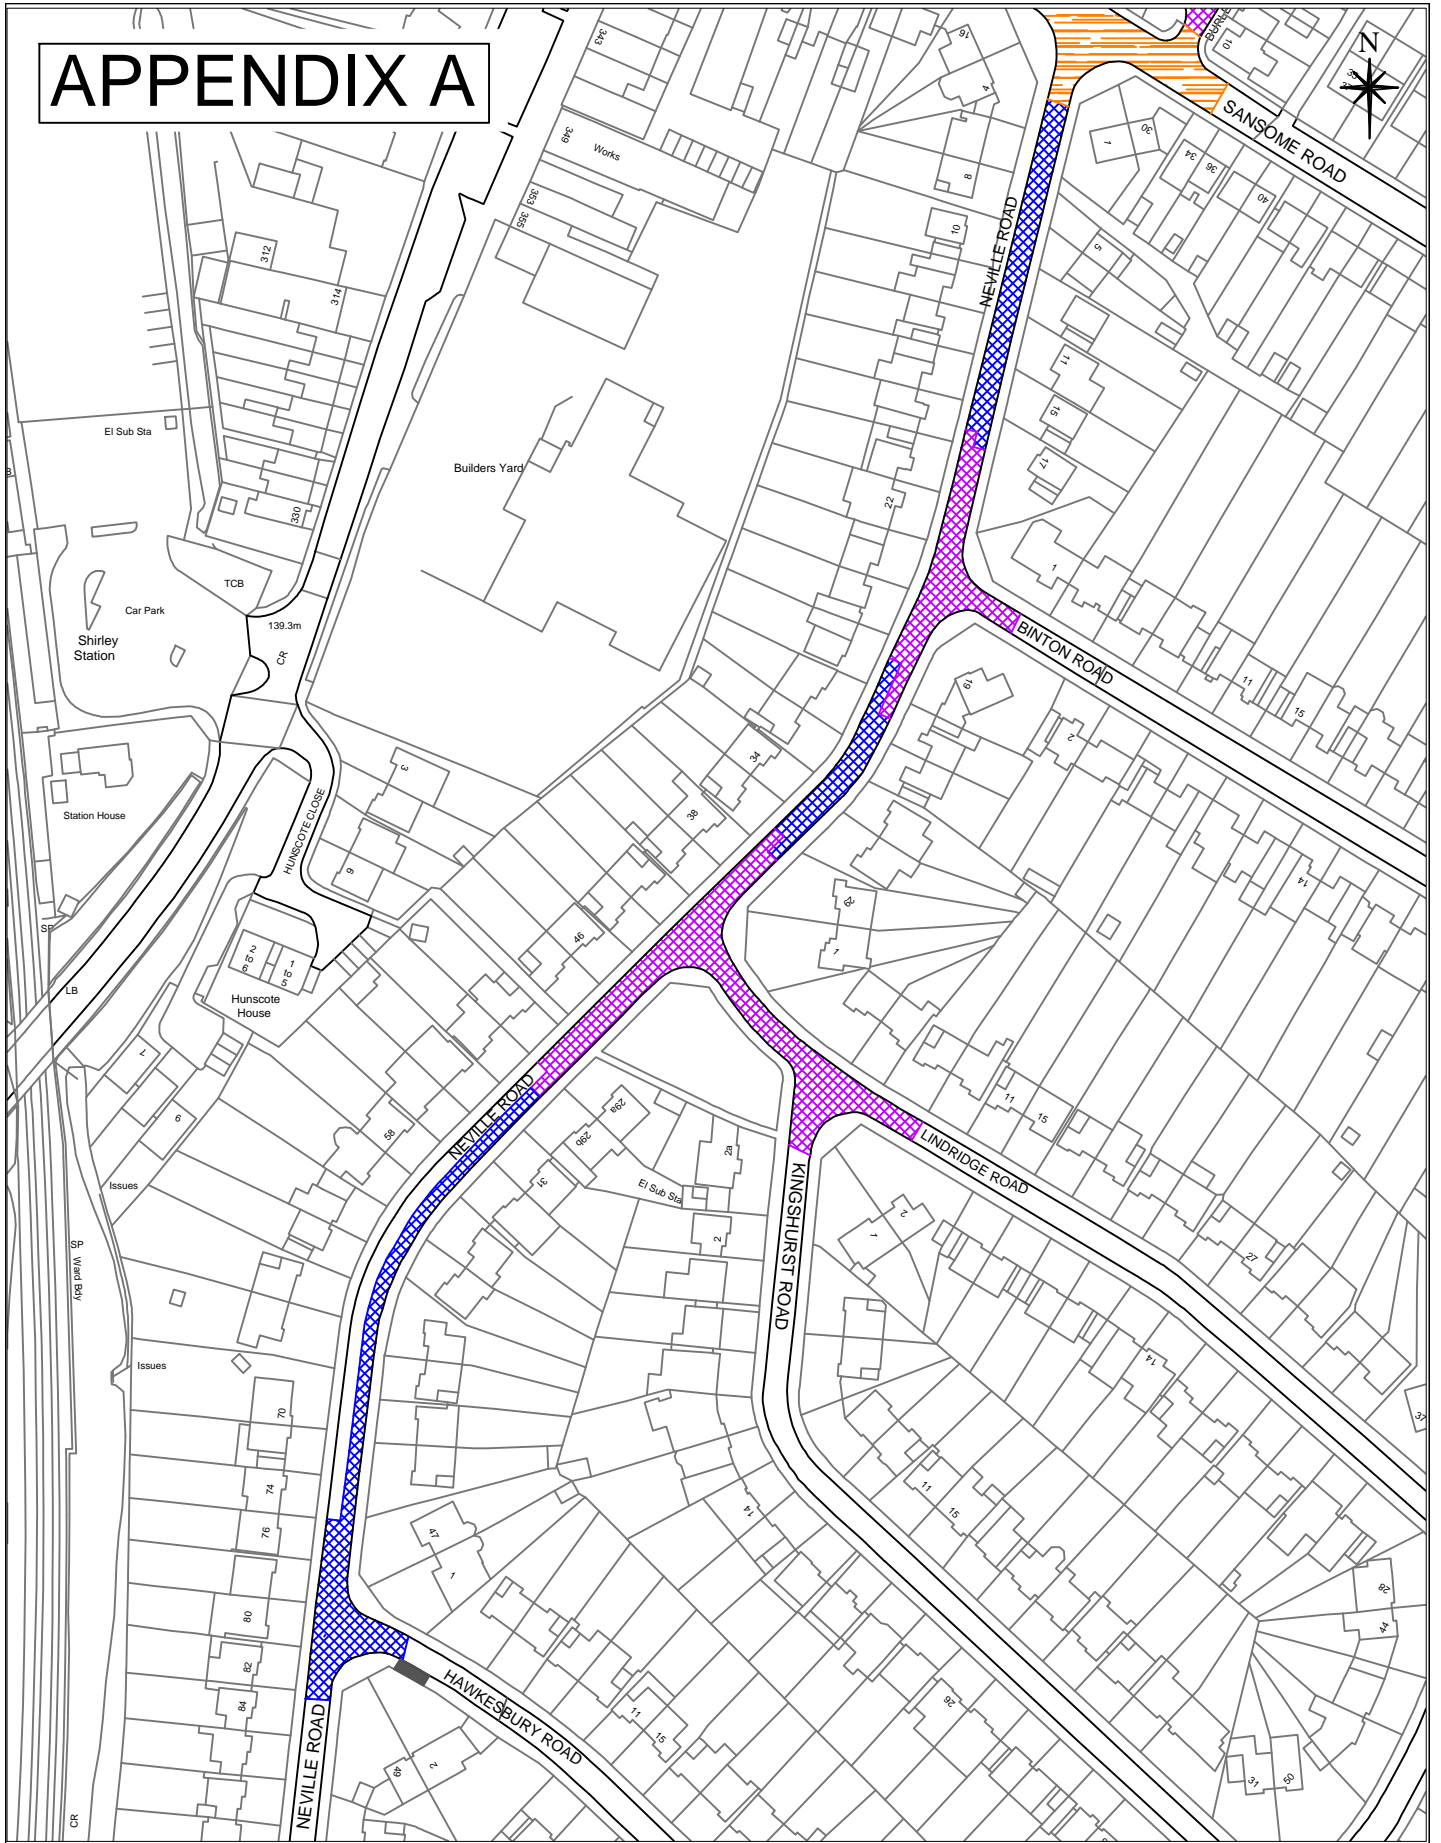

APPENDIX A

Key	
	Existing No Waiting, Monday to Friday, 9am-11am & 2pm-3pm
	Proposed No Waiting, Monday to Friday, 9am-11am & 2pm-3pm
	Existing DYL's

Job Name.	Neville Road	
Job No.	8672	Drawn By: JW
Plan No.	8672	Scale 8672
Checked By:	DK	DO NOT SCALE A4 Frame
Date	21 Oct 2020	OS Ref :