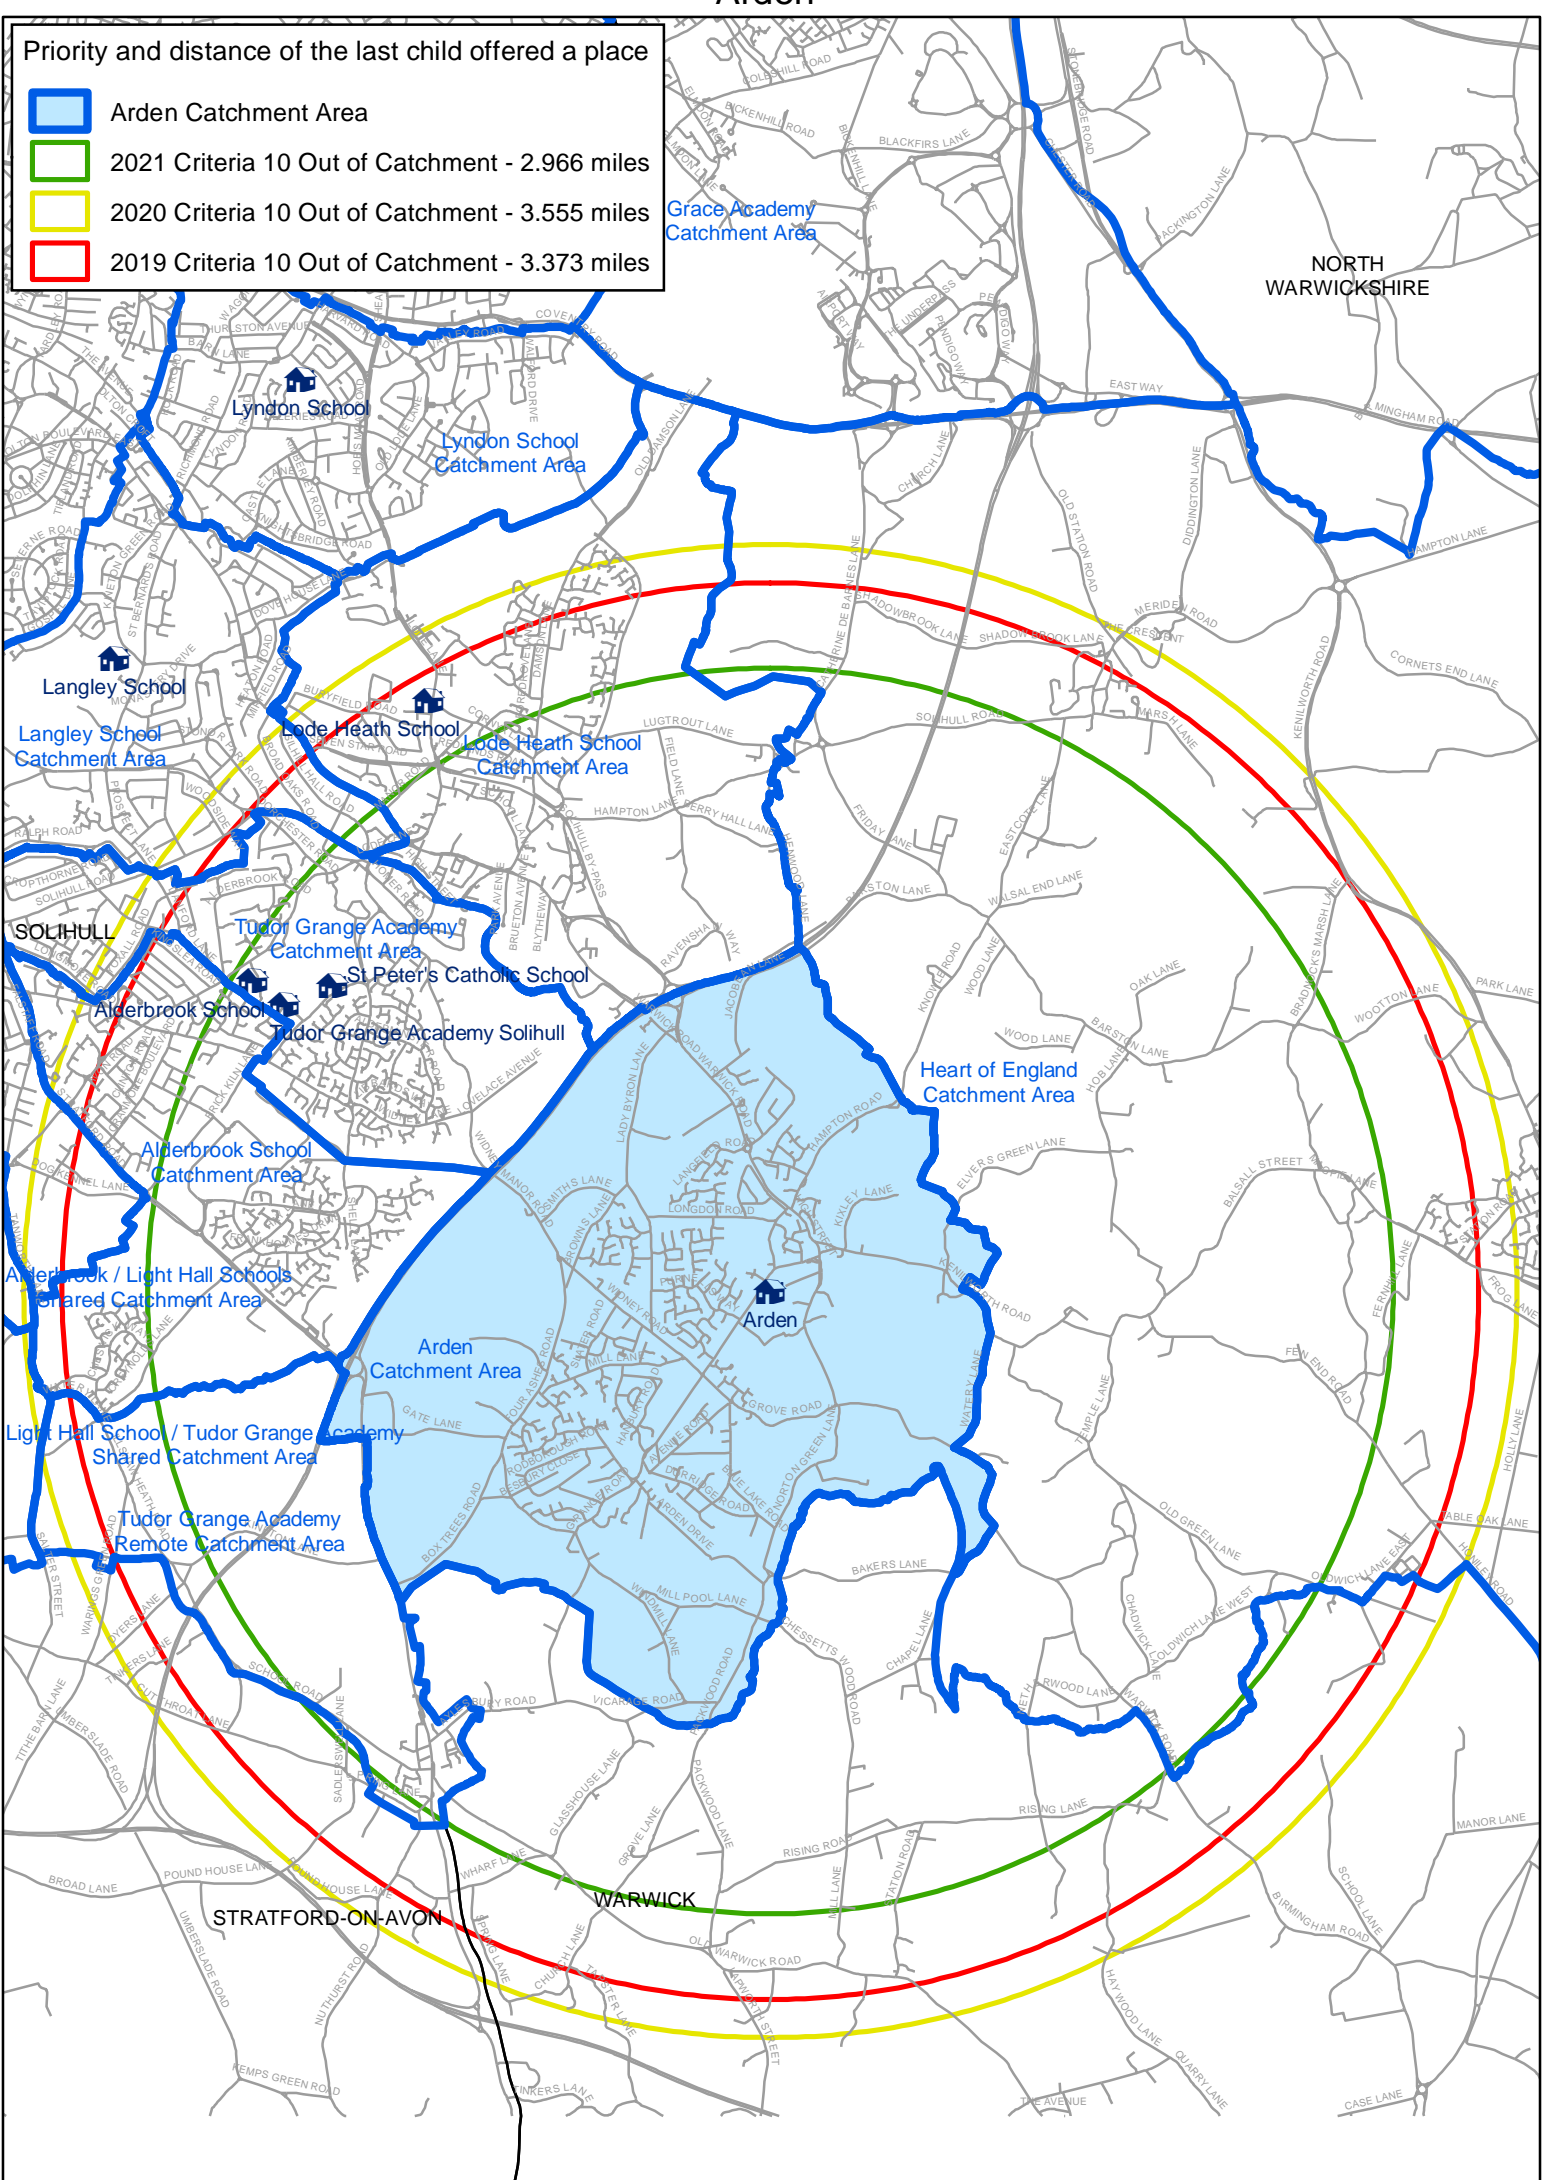

Arden

Priority and distance of the last child offered a place

-  Arden Catchment Area
-  2021 Criteria 10 Out of Catchment - 2.966 miles
-  2020 Criteria 10 Out of Catchment - 3.555 miles
-  2019 Criteria 10 Out of Catchment - 3.373 miles

Grace Academy
Catchment Area

NORTH
WARWICKSHIRE

STRATFORD-ON-AVON

WARWICK

Arden

Heart of England
Catchment Area

Arden
Catchment Area

Lyndon School

Lyndon School
Catchment Area

Langley School

Langley School
Catchment Area

Lode Heath School

Lode Heath School
Catchment Area

Tudor Grange Academy
Catchment Area

St Peter's Catholic School

Alderbrook School

Tudor Grange Academy Solihull

Alderbrook School
Catchment Area

Alderbrook / Light Hall Schools
Shared Catchment Area

Light Hall School / Tudor Grange Academy
Shared Catchment Area

Tudor Grange Academy
Remote Catchment Area