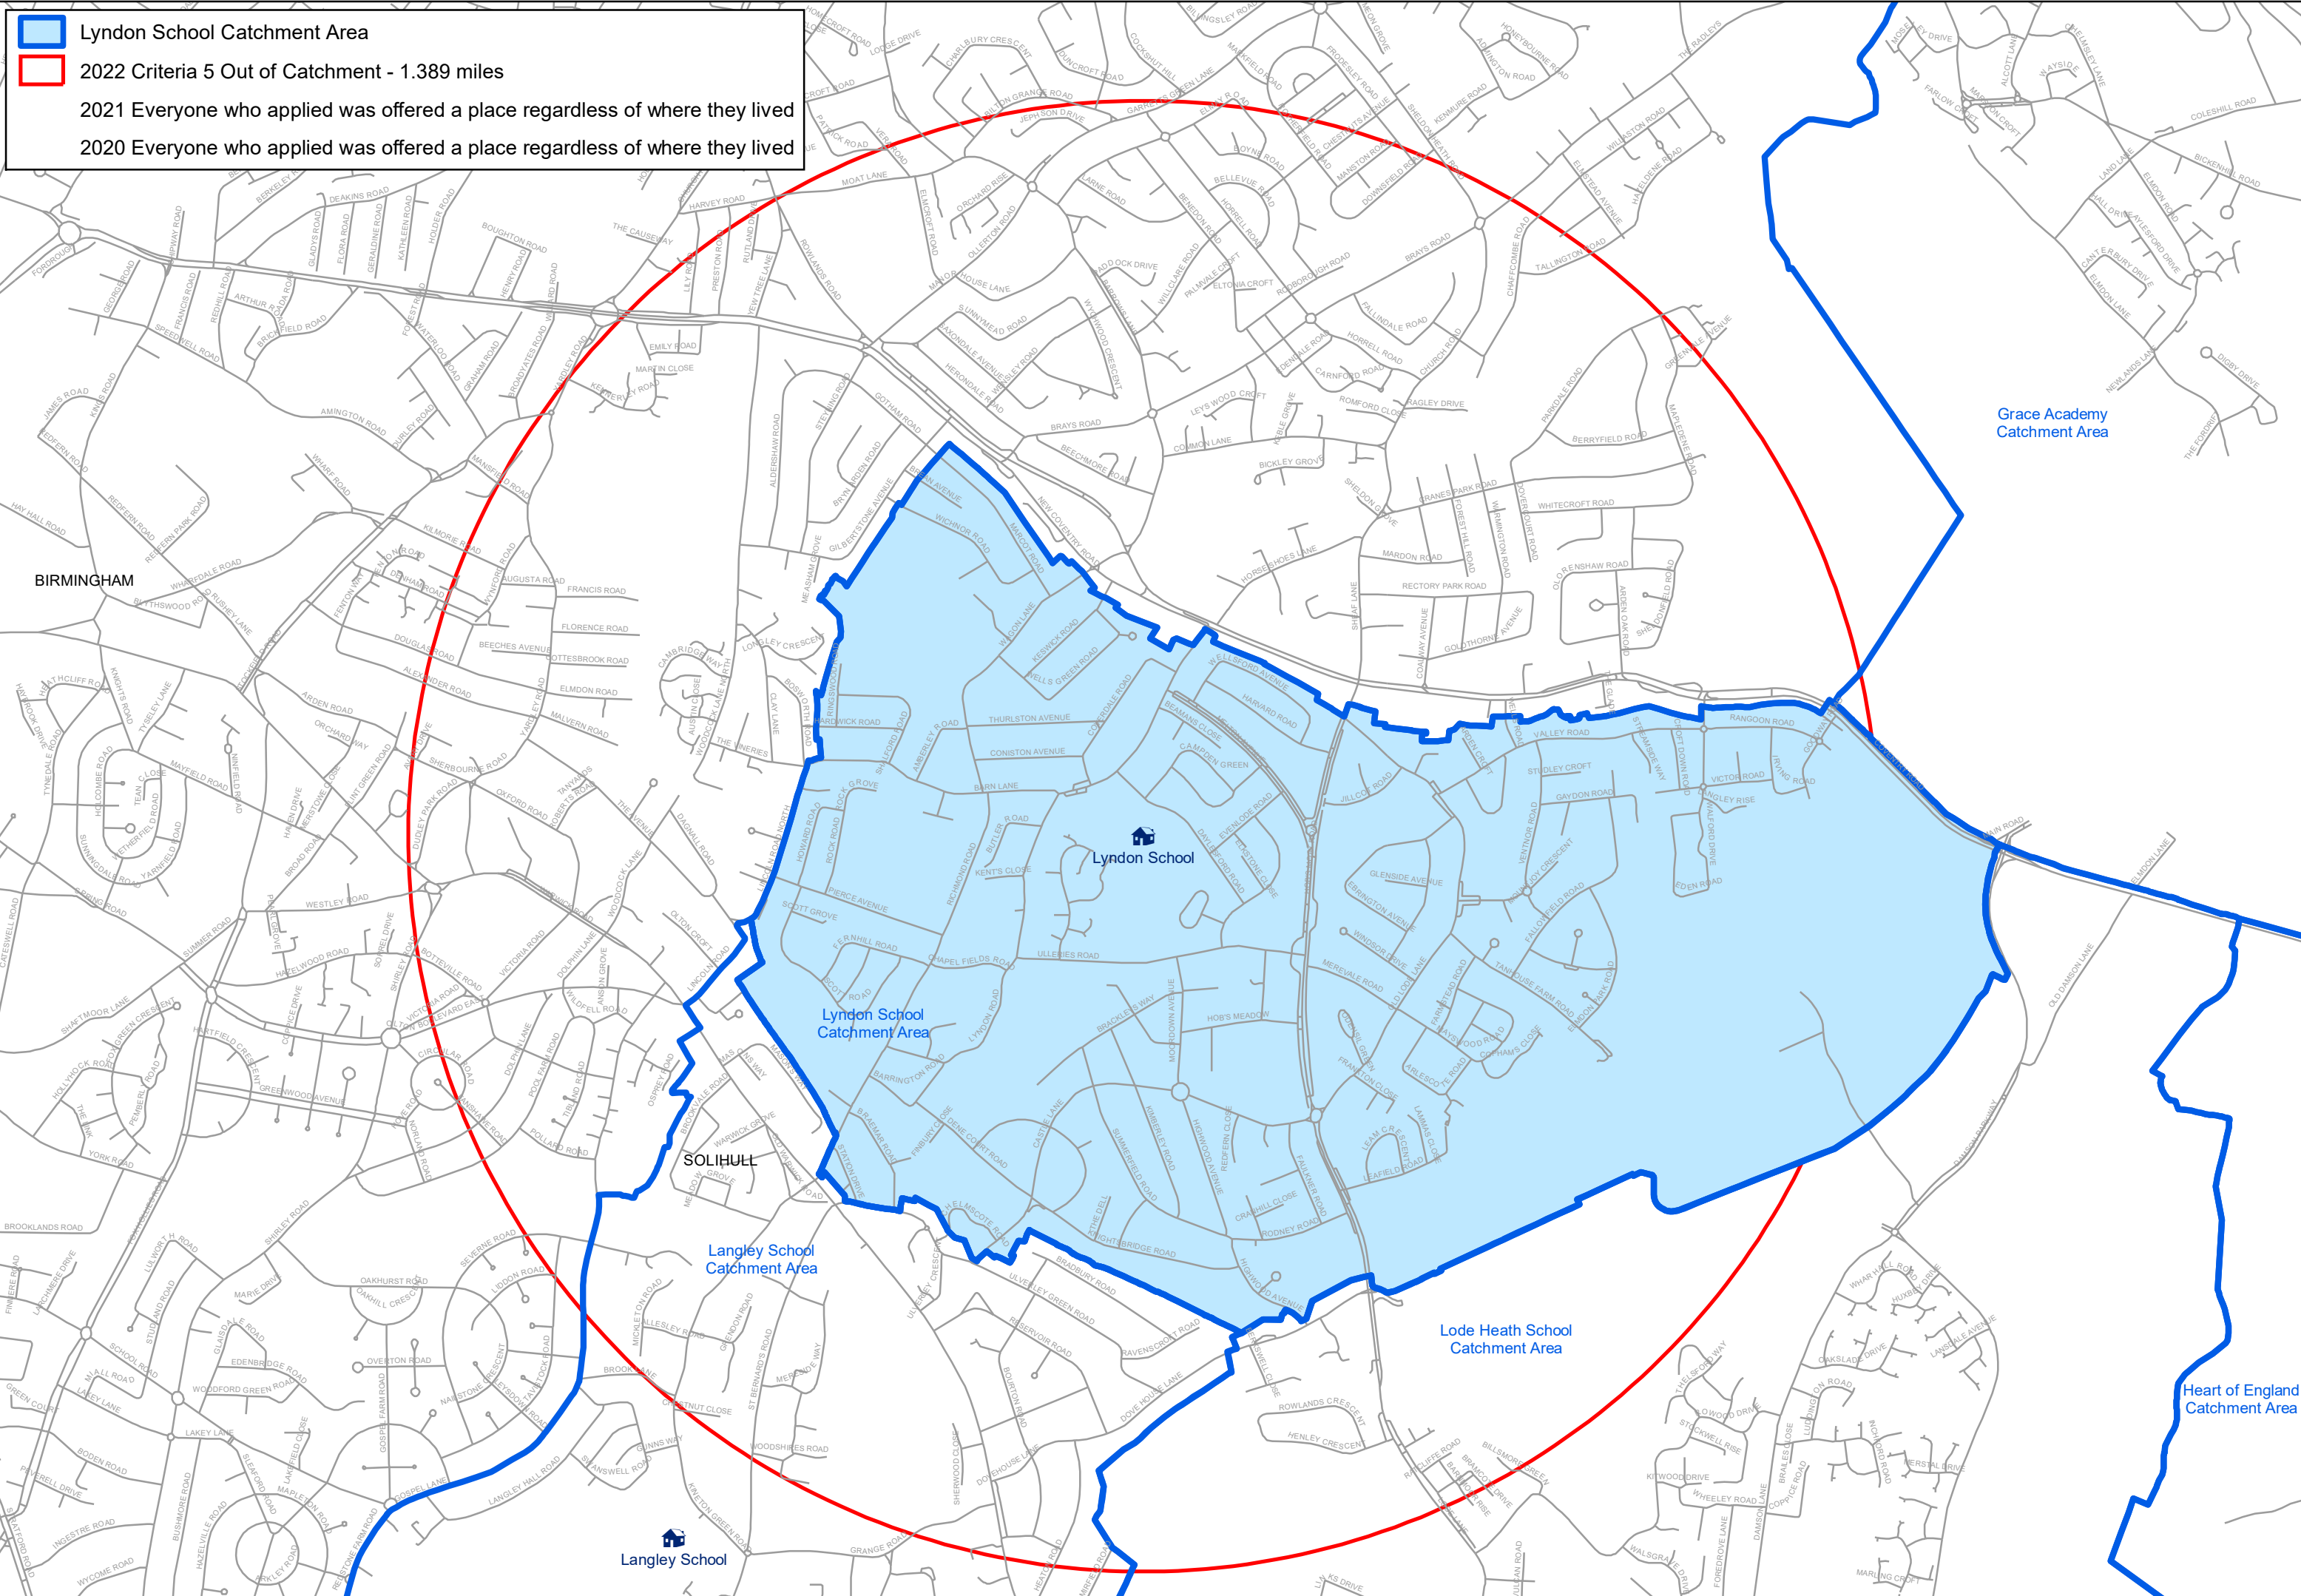

# Lyndon School

-  Lyndon School Catchment Area
-  2022 Criteria 5 Out of Catchment - 1.389 miles
- 2021 Everyone who applied was offered a place regardless of where they lived
- 2020 Everyone who applied was offered a place regardless of where they lived

BIRMINGHAM

Langley School

SOLIHULL

Langley School Catchment Area

Lyndon School Catchment Area

Lyndon School

Lode Heath School Catchment Area

Grace Academy Catchment Area

Heart of England Catchment Area