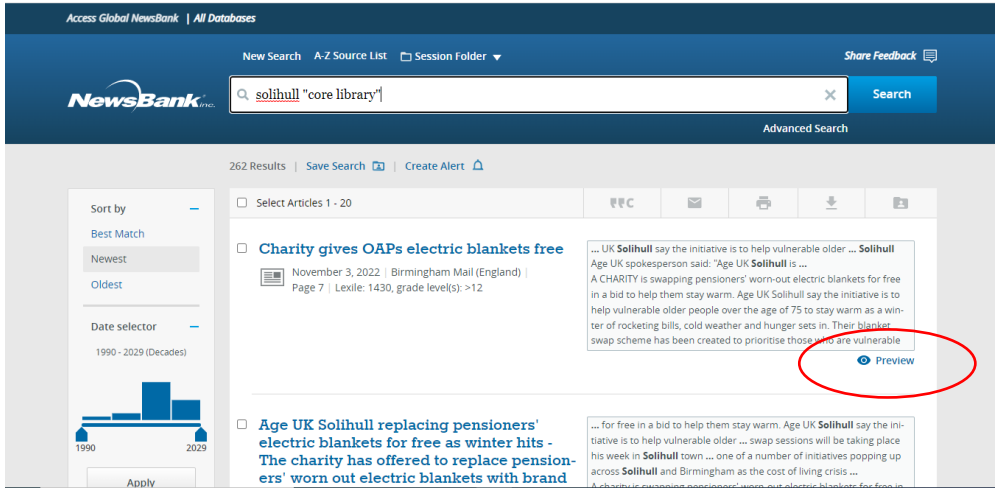

Browse Issues by Date Change year 2022

January	February	March	April
Su Mo Tu We Th Fr Sa	Su Mo Tu We Th Fr Sa	Su Mo Tu We Th Fr Sa	Su Mo Tu We Th Fr Sa
1	1 2 3 4 5	1 2 3 4 5	1 2

You can pick an issue date, with recent issues at the top, or search within the chosen paper.

You can pick an issue date, with recent issues at the top, or search within the chosen paper.

At the right you can see thumbnails of the pages.

If you do a search, the results are shown like in this image – you can narrow results by date or paper