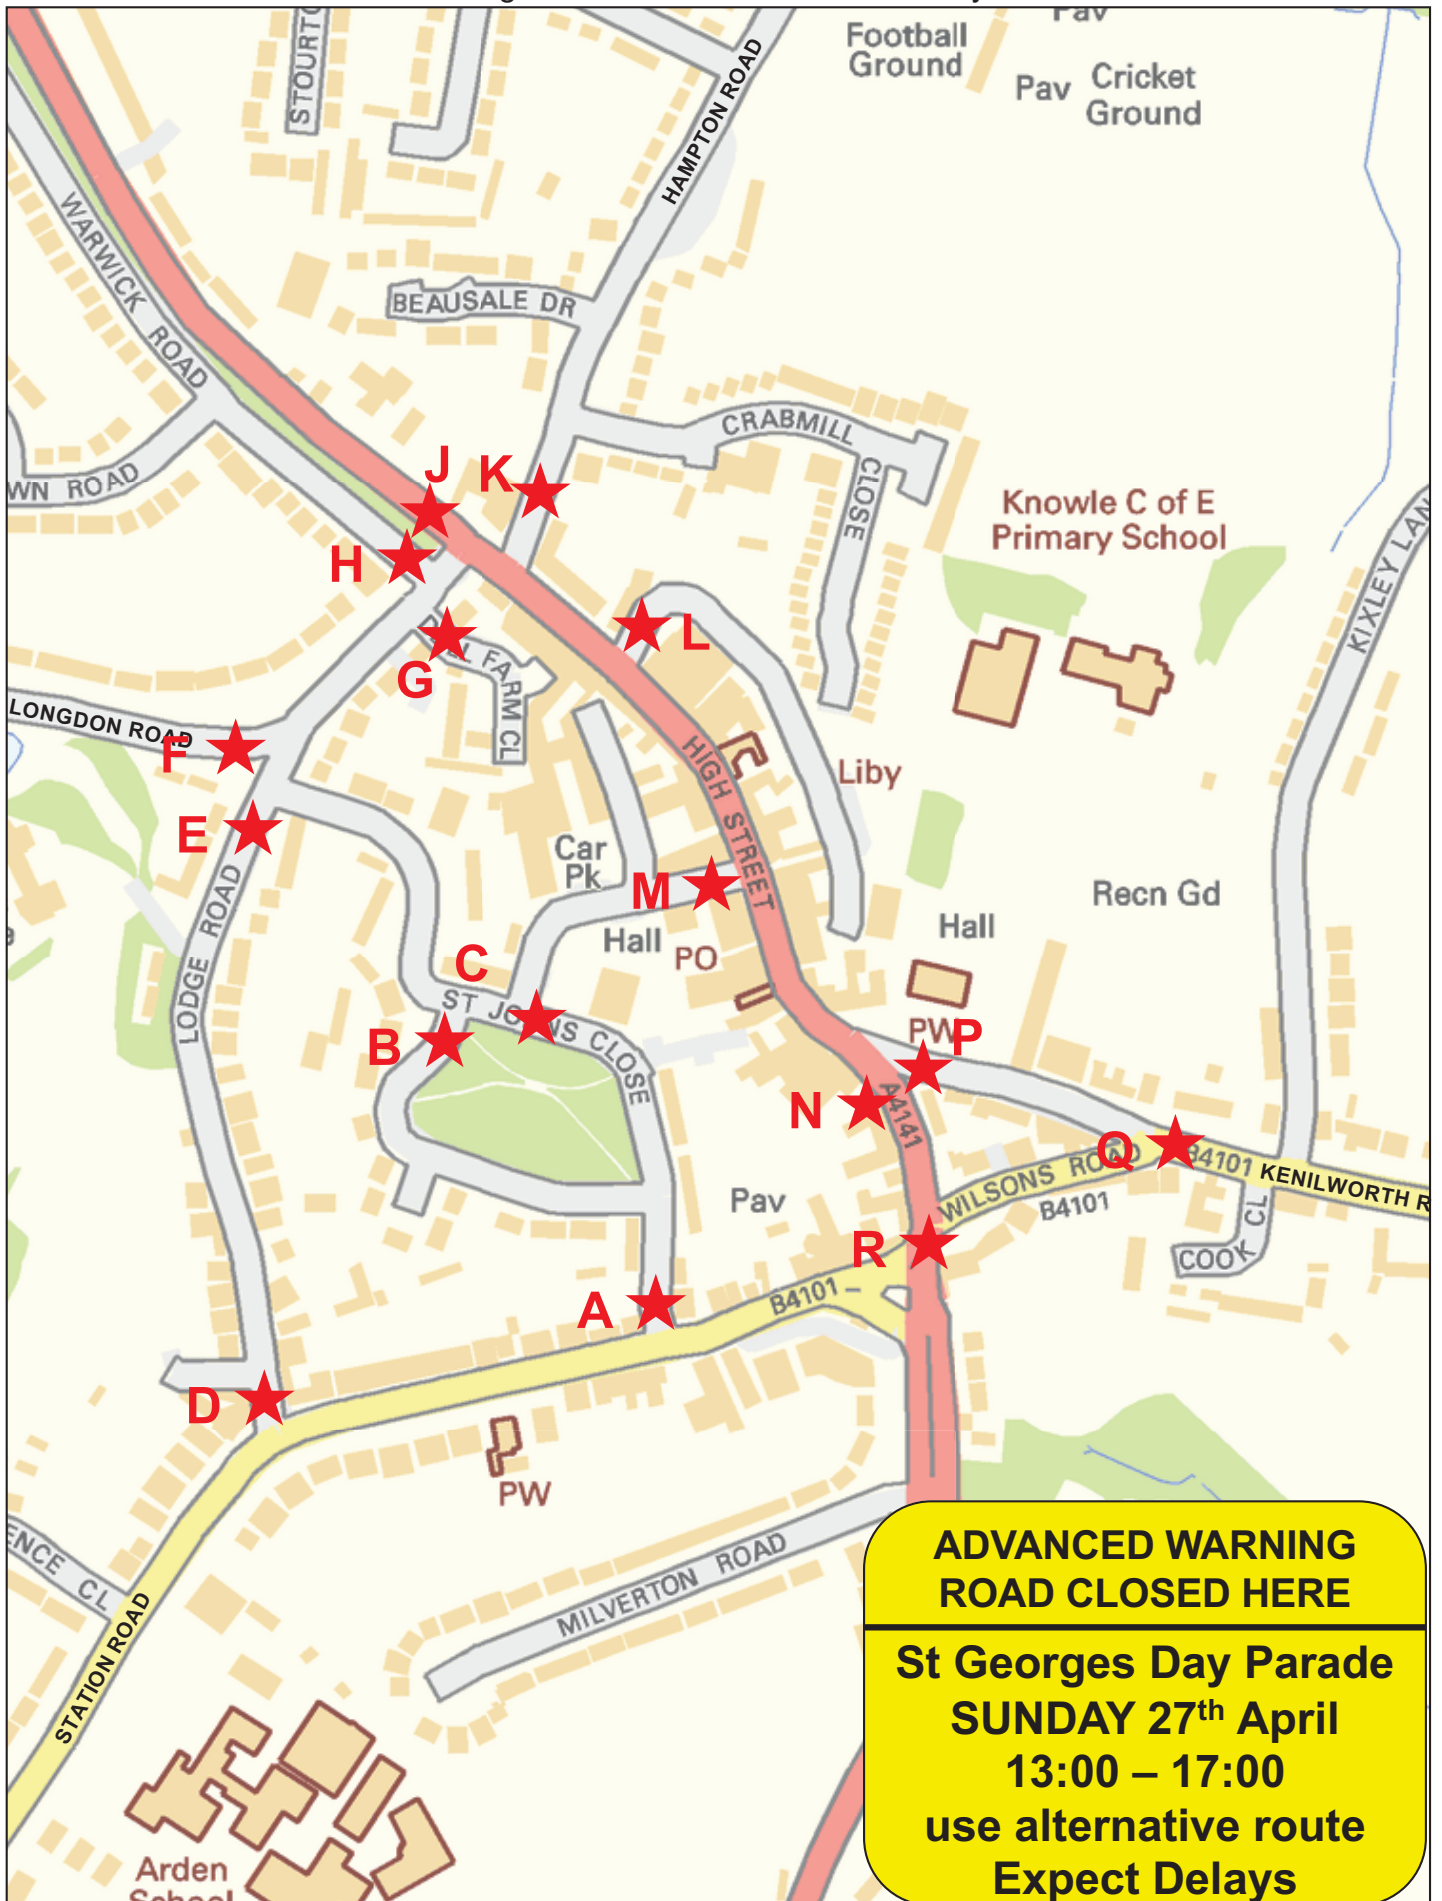

# Parade Route – Long Route Out

# Parade Route – Long Route Return

# Red Advance Warning Signs

These signs are installed 21 days before the event

# Parade Route – Road Closures At 13:00