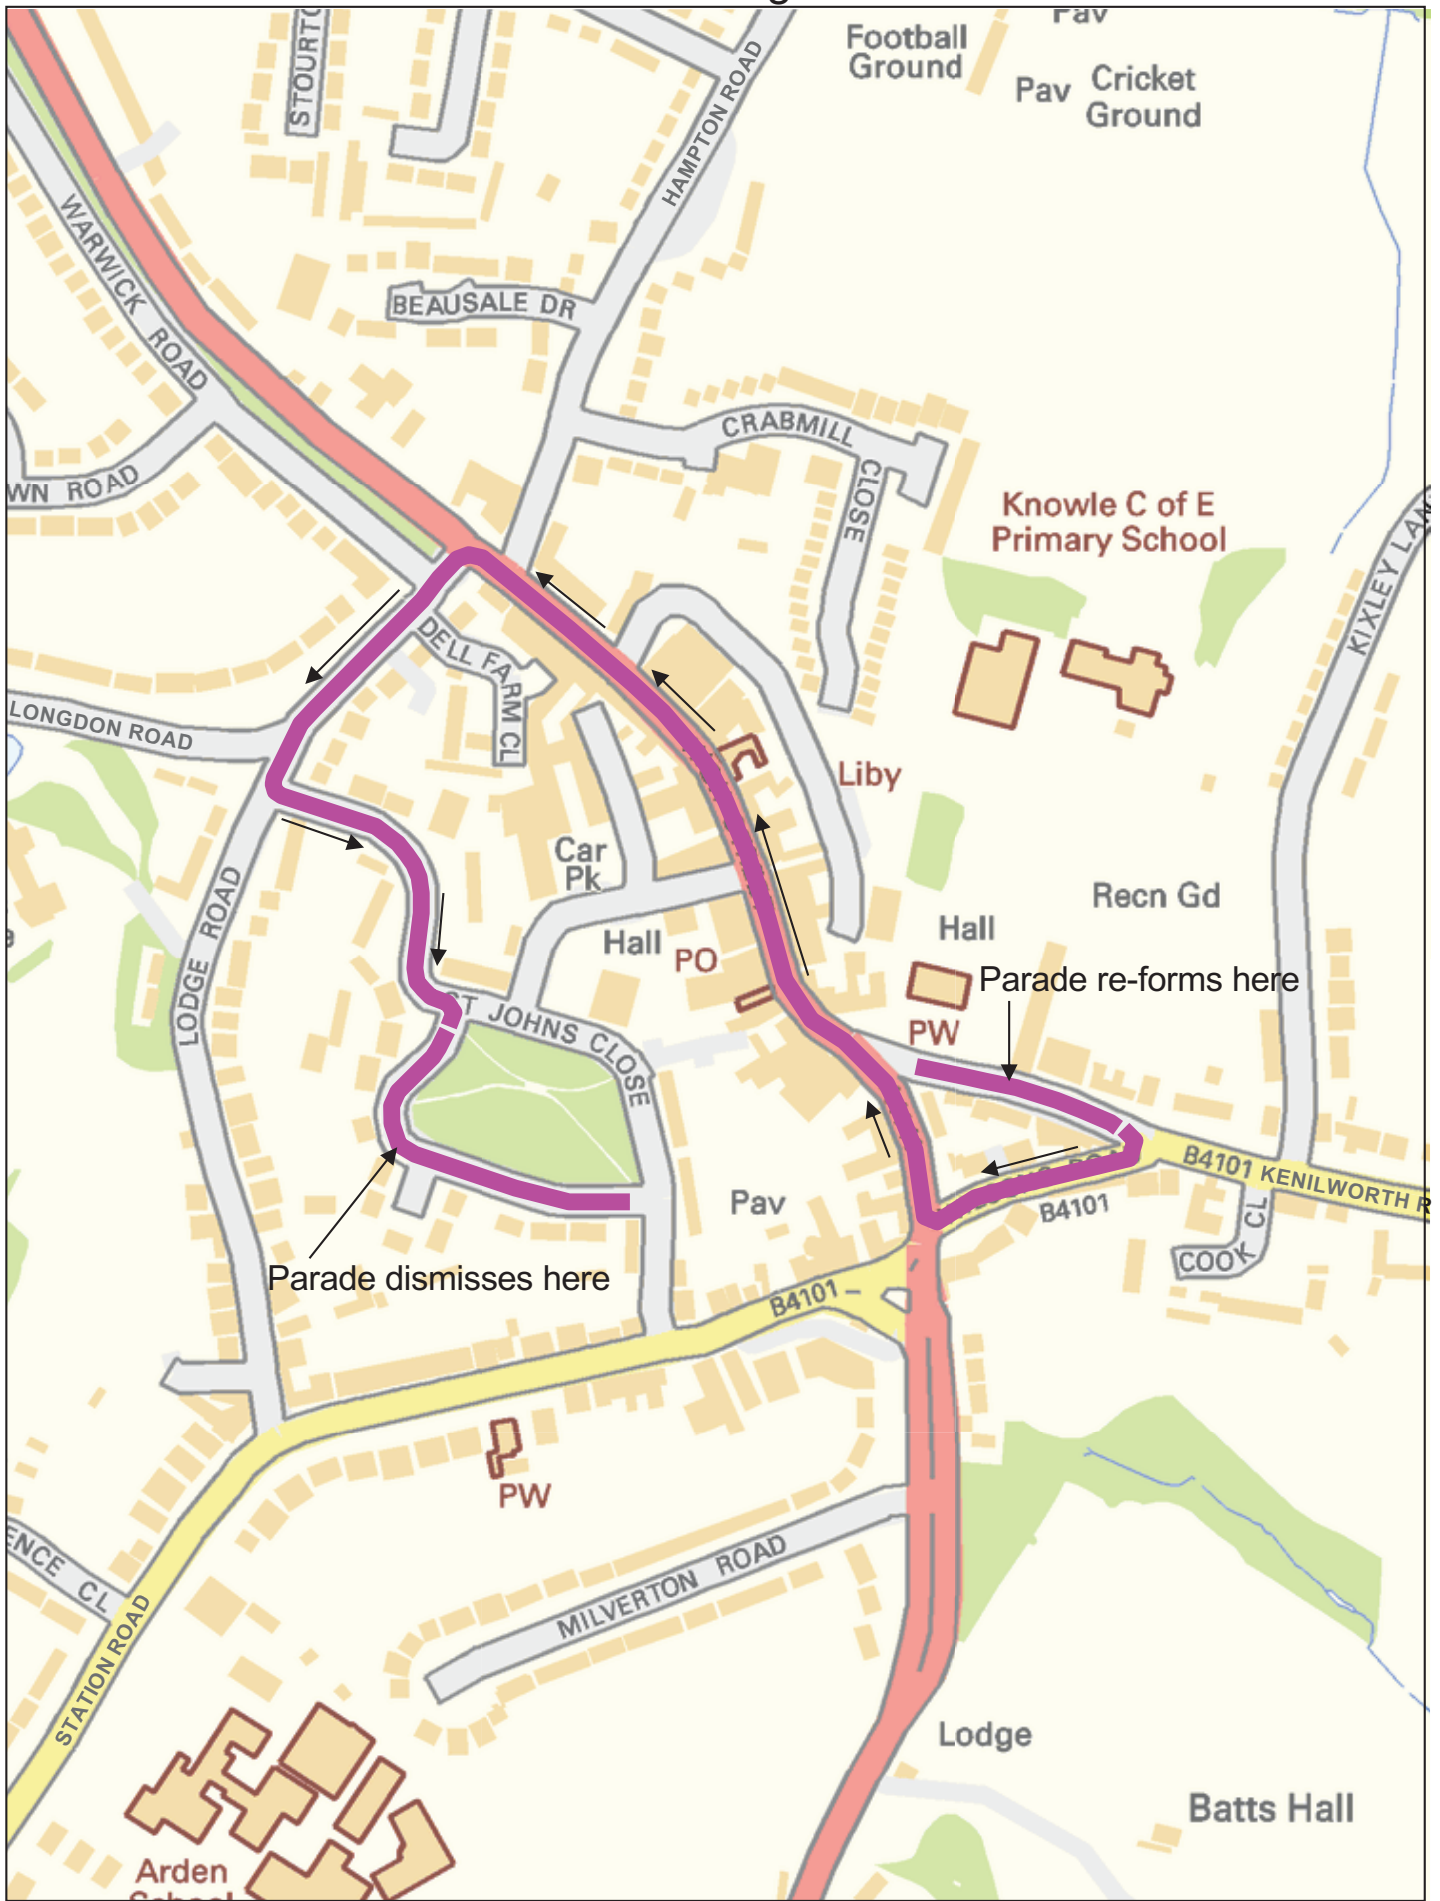

# Parade Route – Long Route Out

# Parade Route – Long Route Return

# Red Advance Warning Signs

These signs are installed 21 days before the event

# Parade Route – Road Closures At 13:00