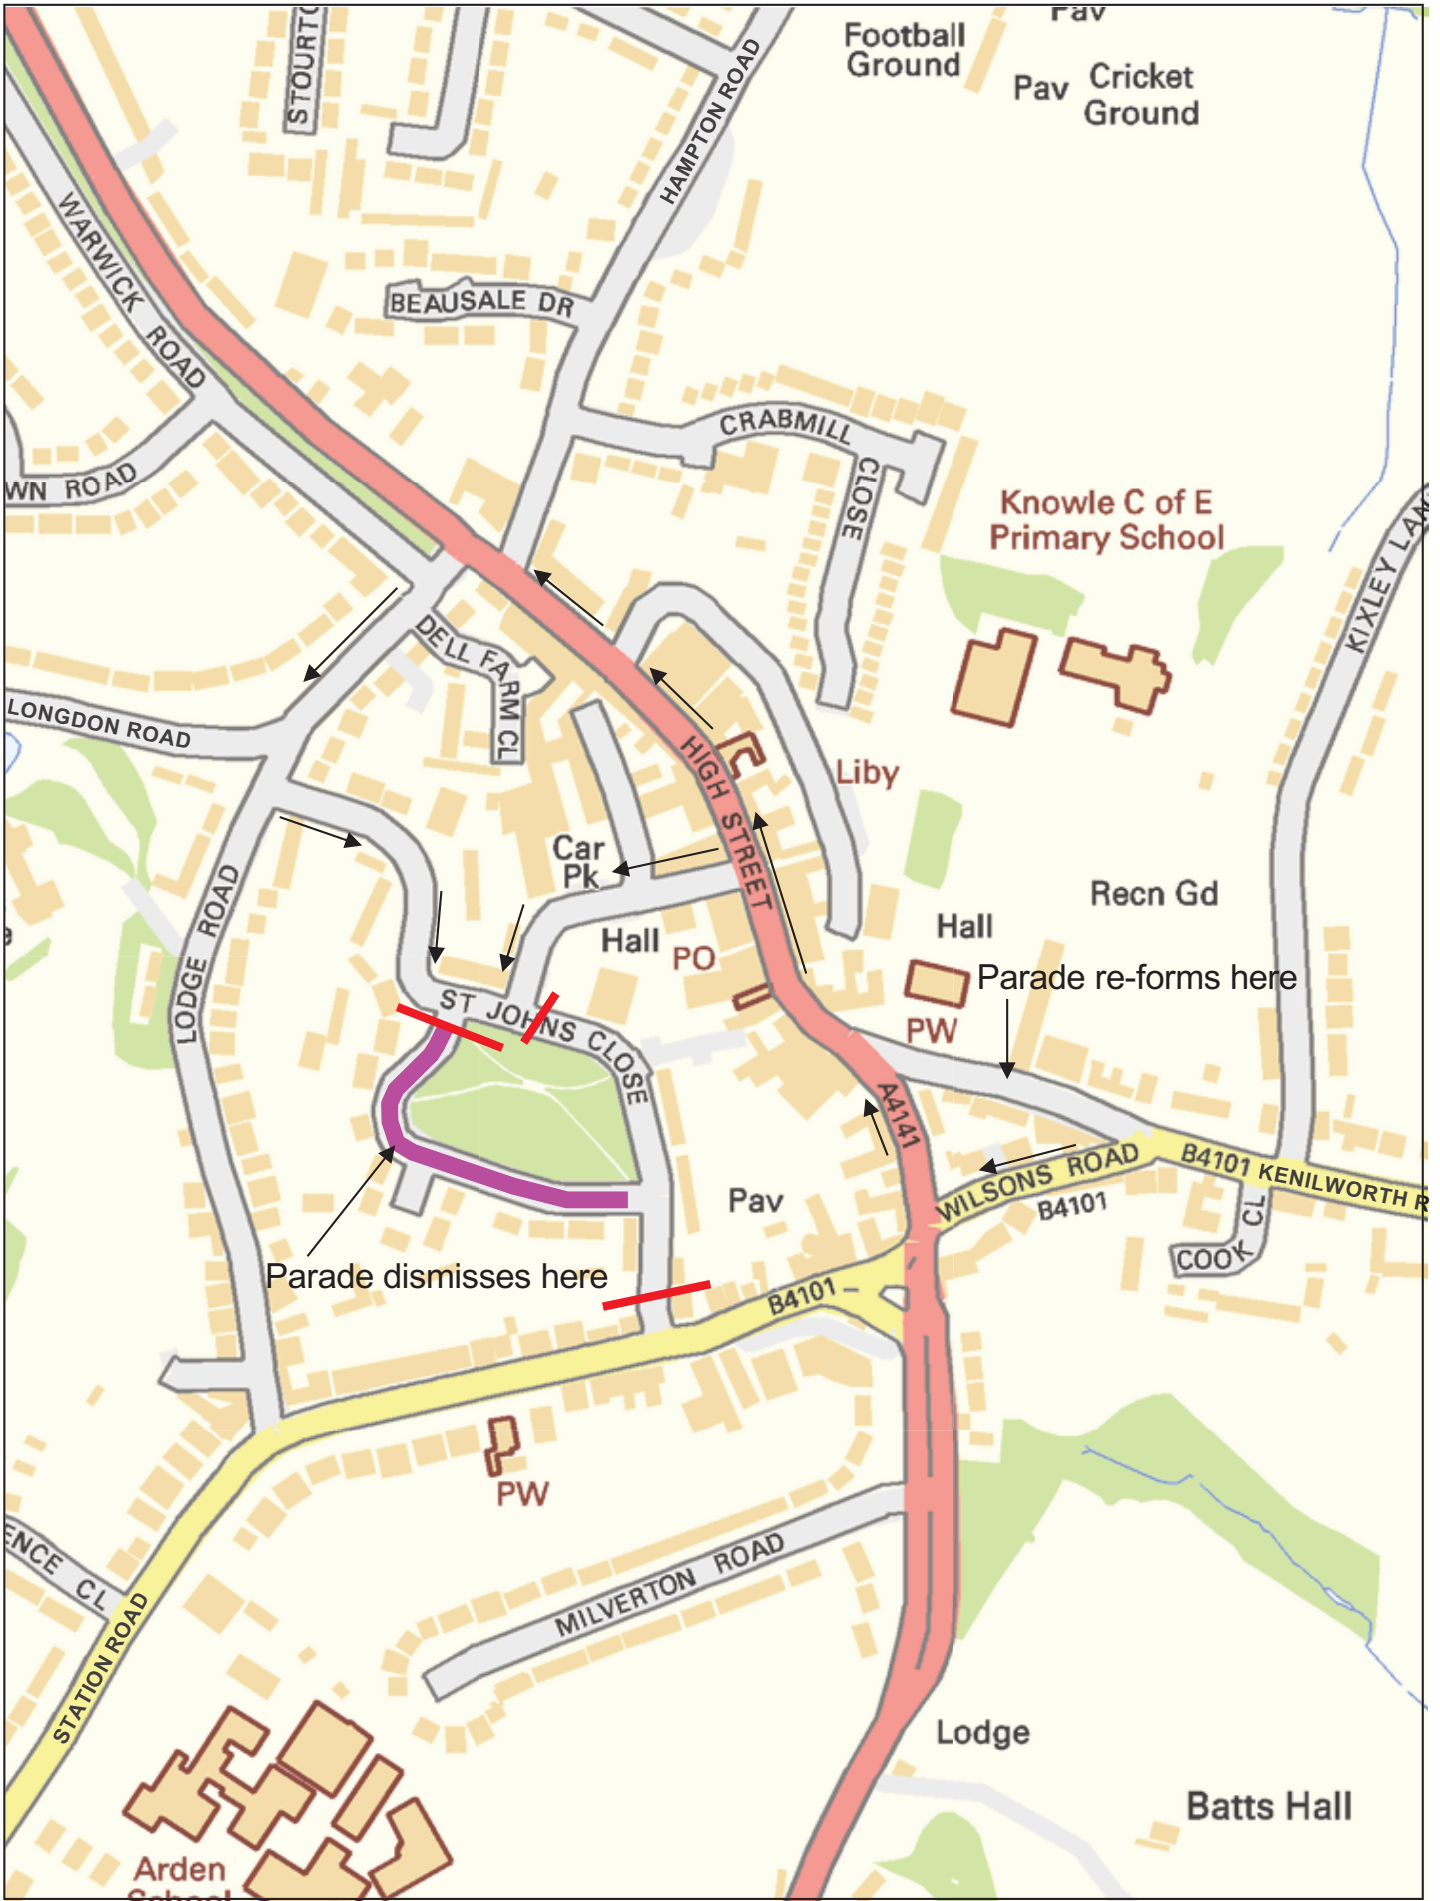

# Parade Route – Long Route Out

# Parade Route – Long Route Return

# Red Advance Warning Signs

These signs are installed 21 days before the event

# Parade Route – Road Closures At 13:00