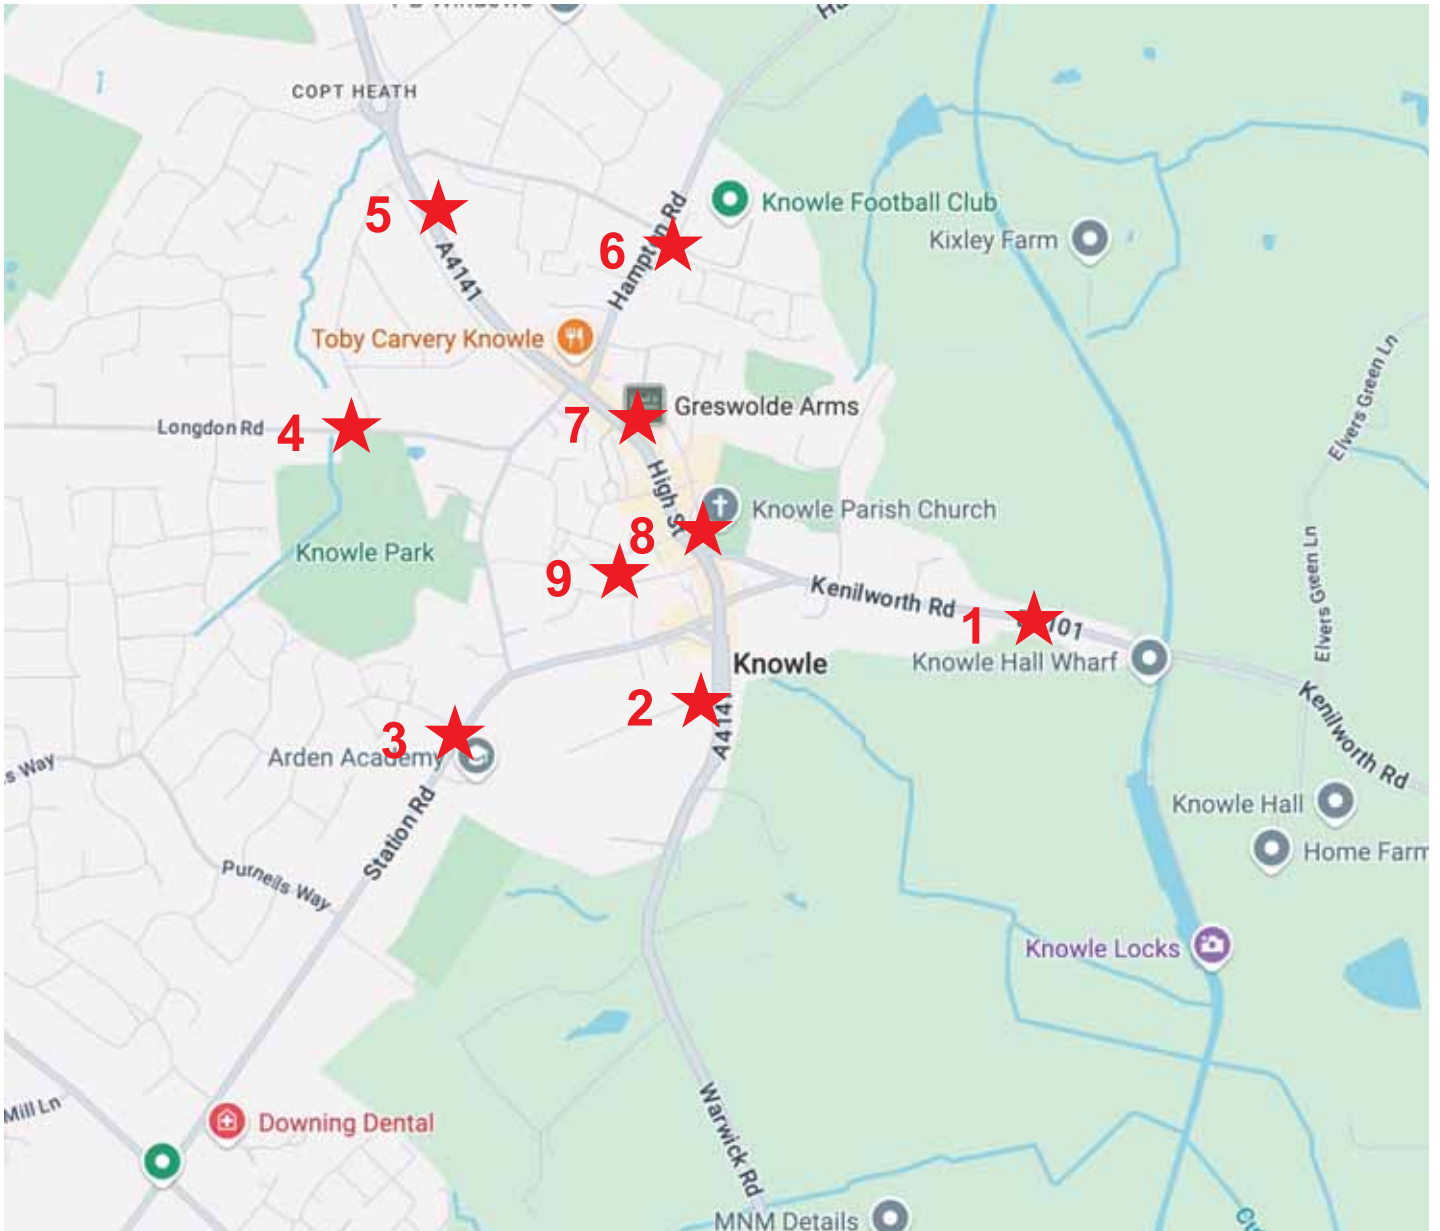

# Parade Route – Long Route Out

# Parade Route – Long Route Return

# Red Advance Warning Signs

These signs are installed 21 days before the event

# Parade Route – Road Closures At 13:00