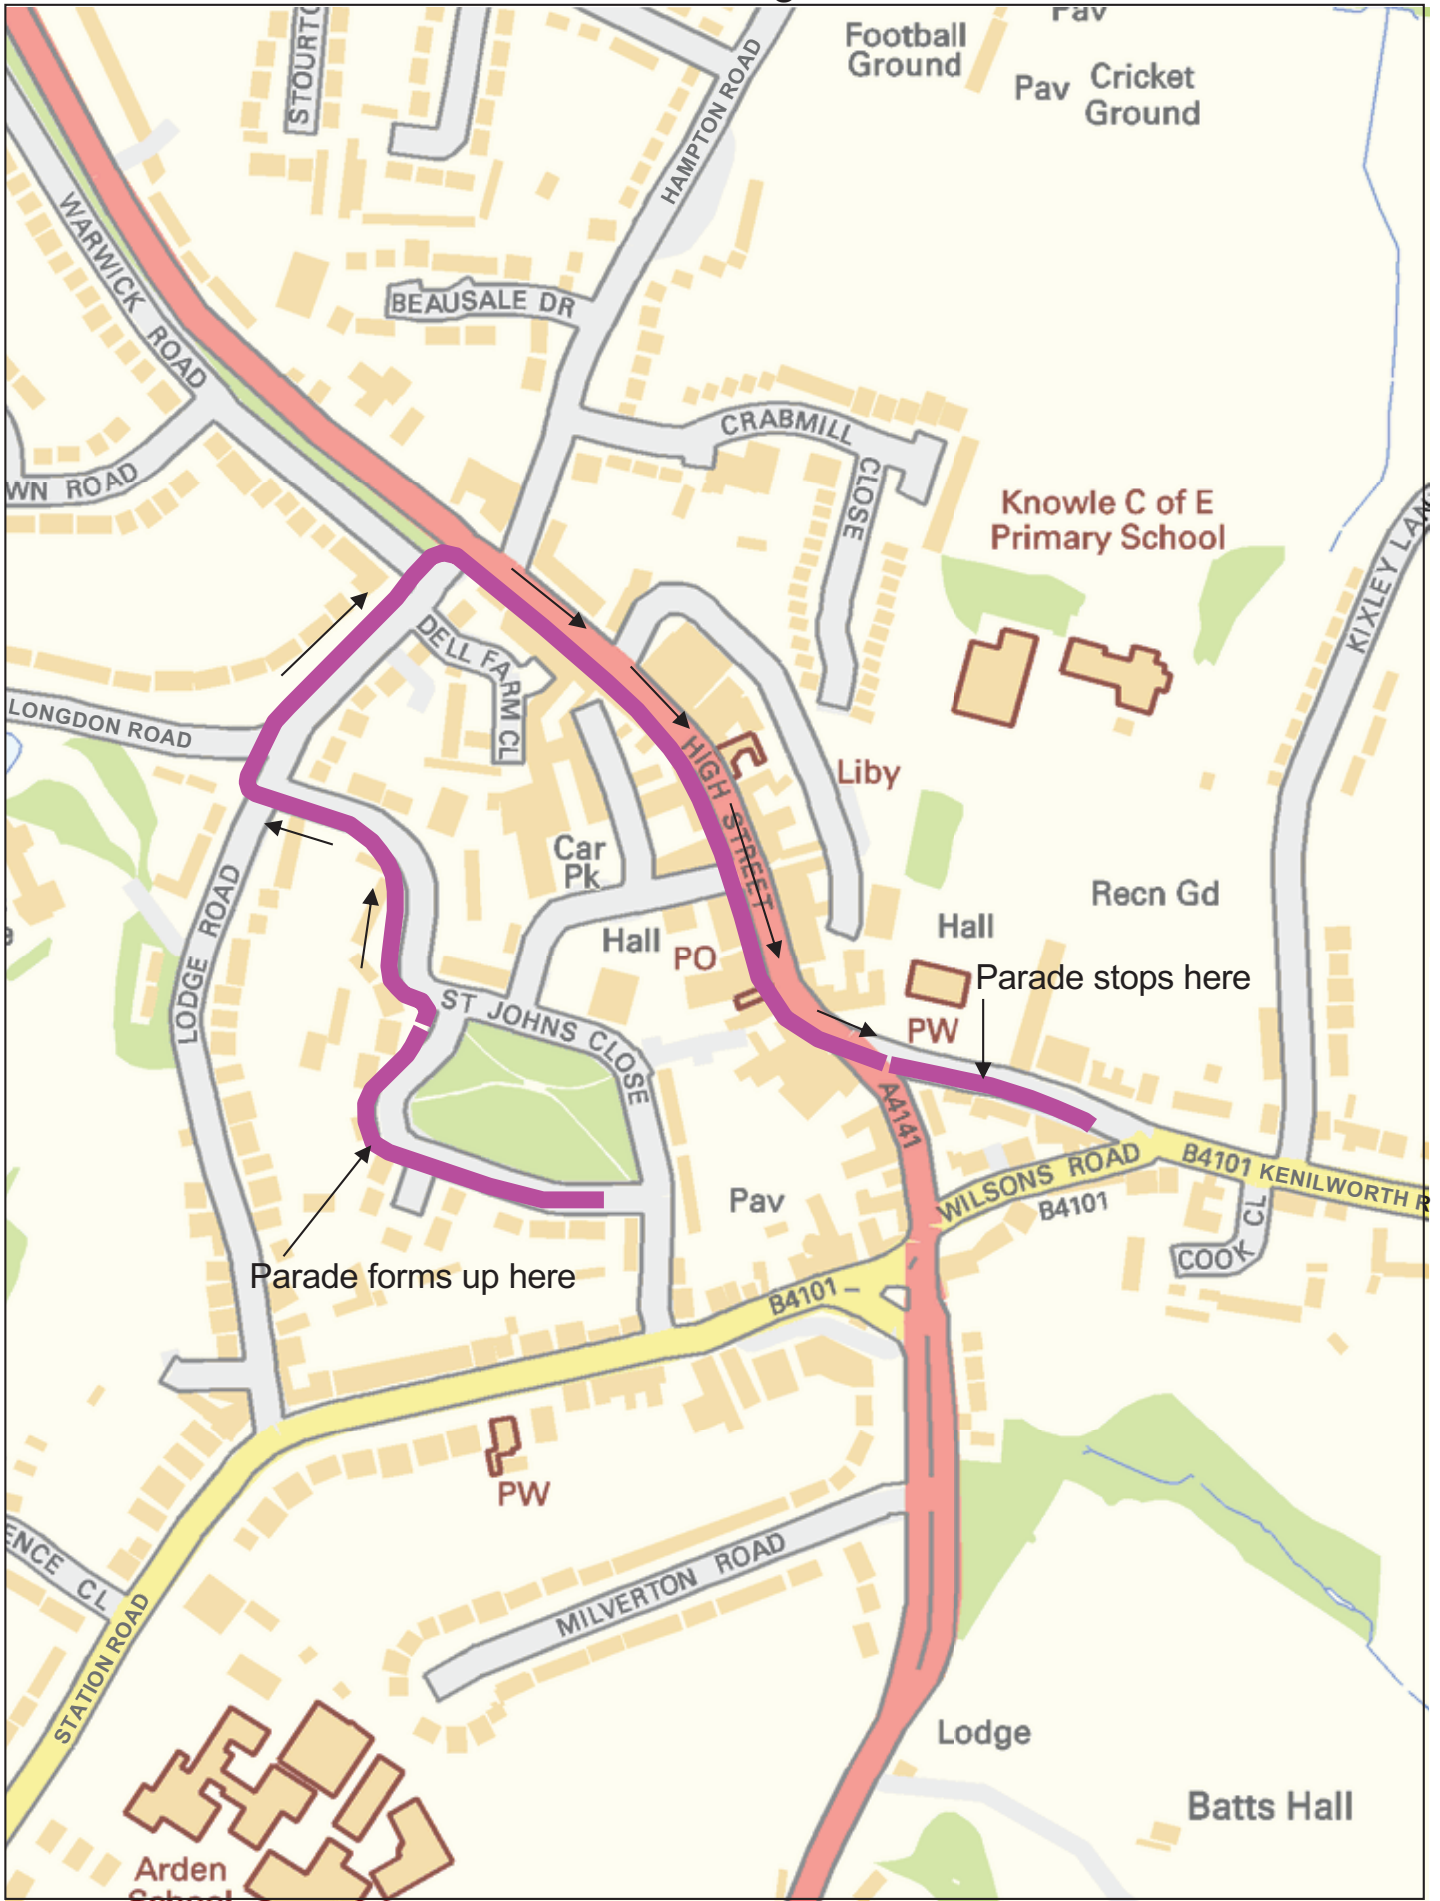

# Parade Route – Long Route Out

# Parade Route – Long Route Return

# Red Advance Warning Signs

These signs are installed 21 days before the event

# Parade Route – Road Closures At 13:00