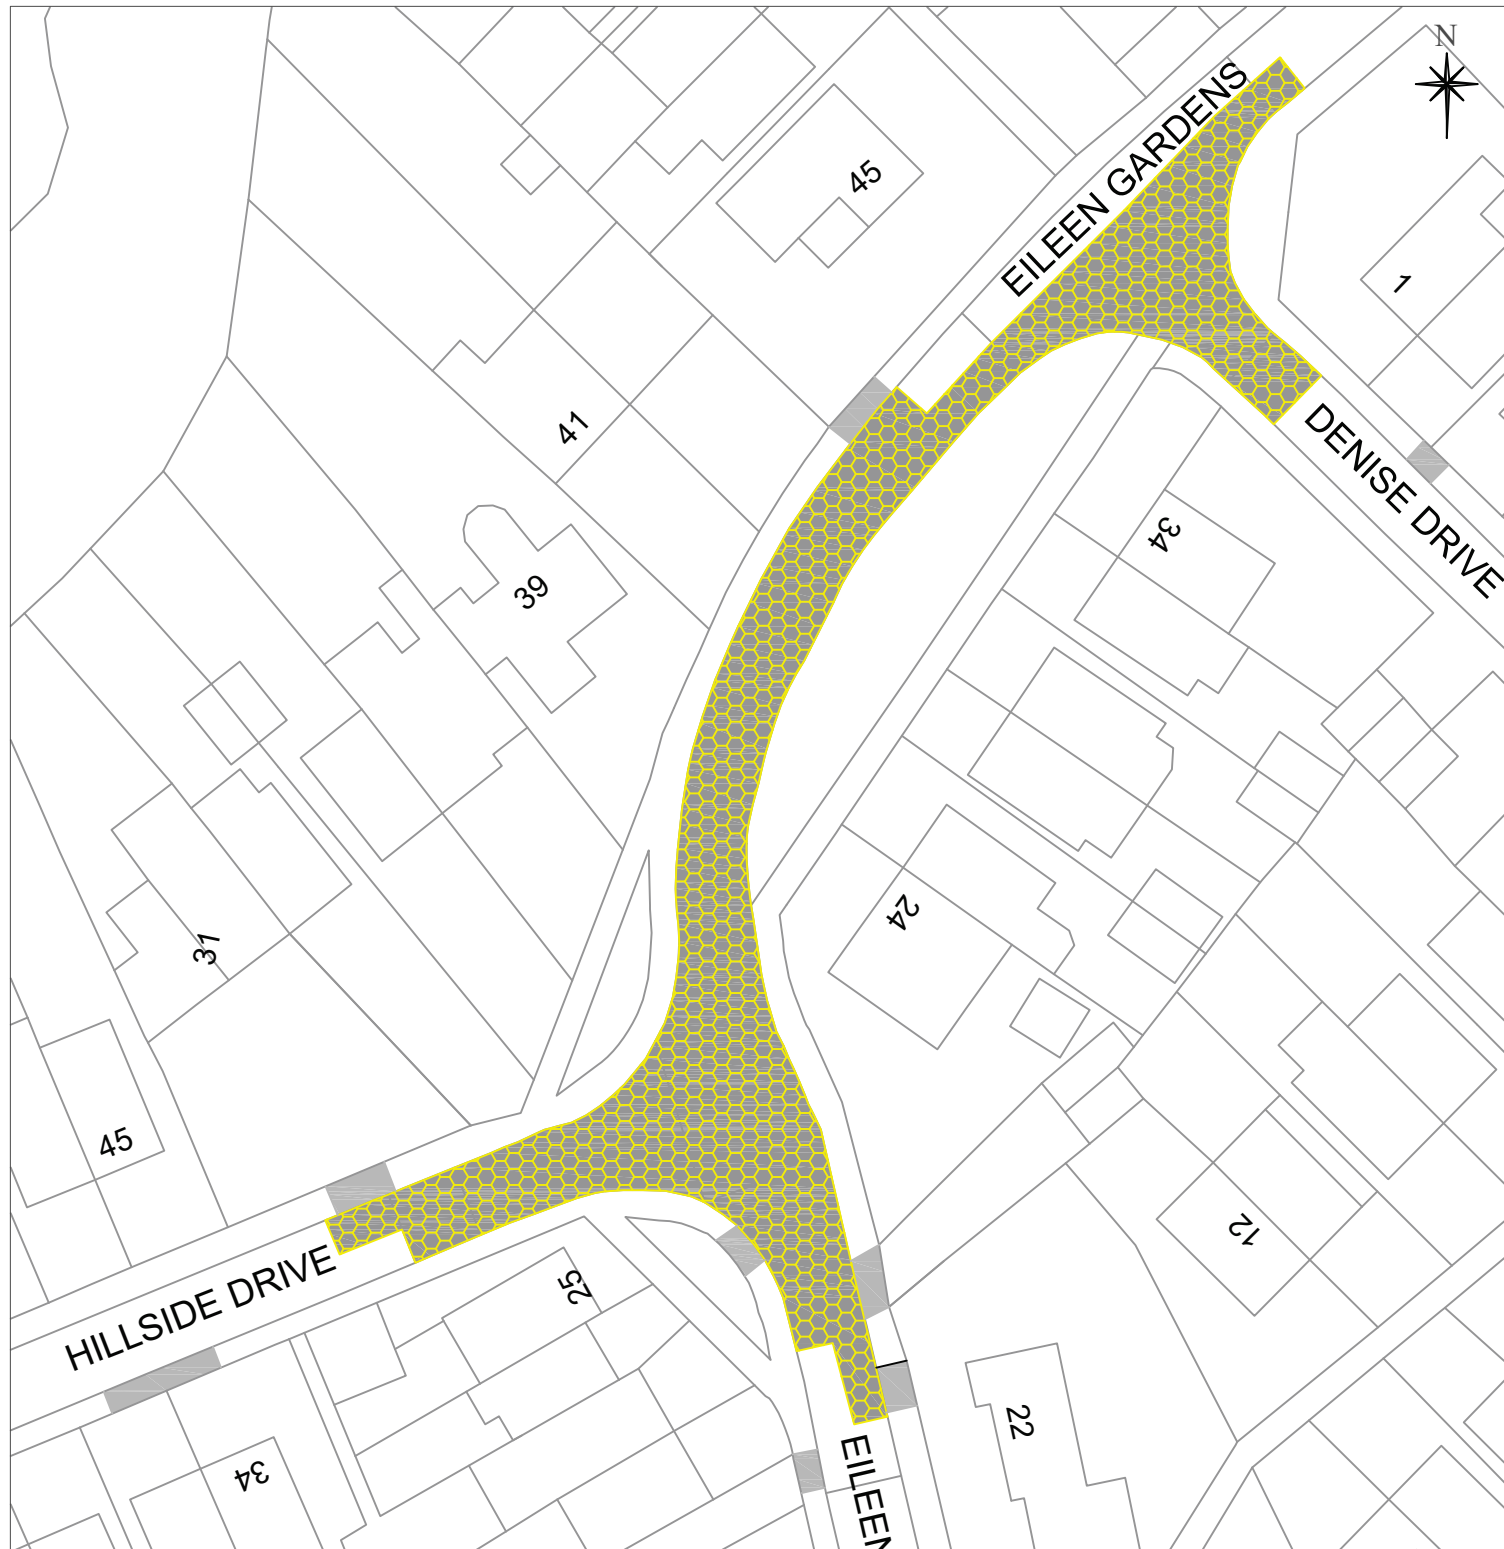

# Key

Proposed 'No Waiting at any Time'  
(double yellow lines)

ECONOMY & INFRASTRUCTURE DIRECTORATE  
HIGHWAY SERVICES  
COUNCIL HOUSE,  
SOLIHULL, WEST MIDLANDS, B91 3QB  
TEL: 0121 704 6000

Solihull MBC Licence N° 100023139  
Contains Ordnance Survey data © Crown Copyright and database right 2026

### Notes.

Denise Drive, Eileen Gardens and  
Hillside Drive  
Proposed 'No Waiting at any Time'  
(double yellow lines)

Job Name.

Job No. 9807

Plan No. 9807

Checked By: PT

Date 18.03.26

Drawn By: JW