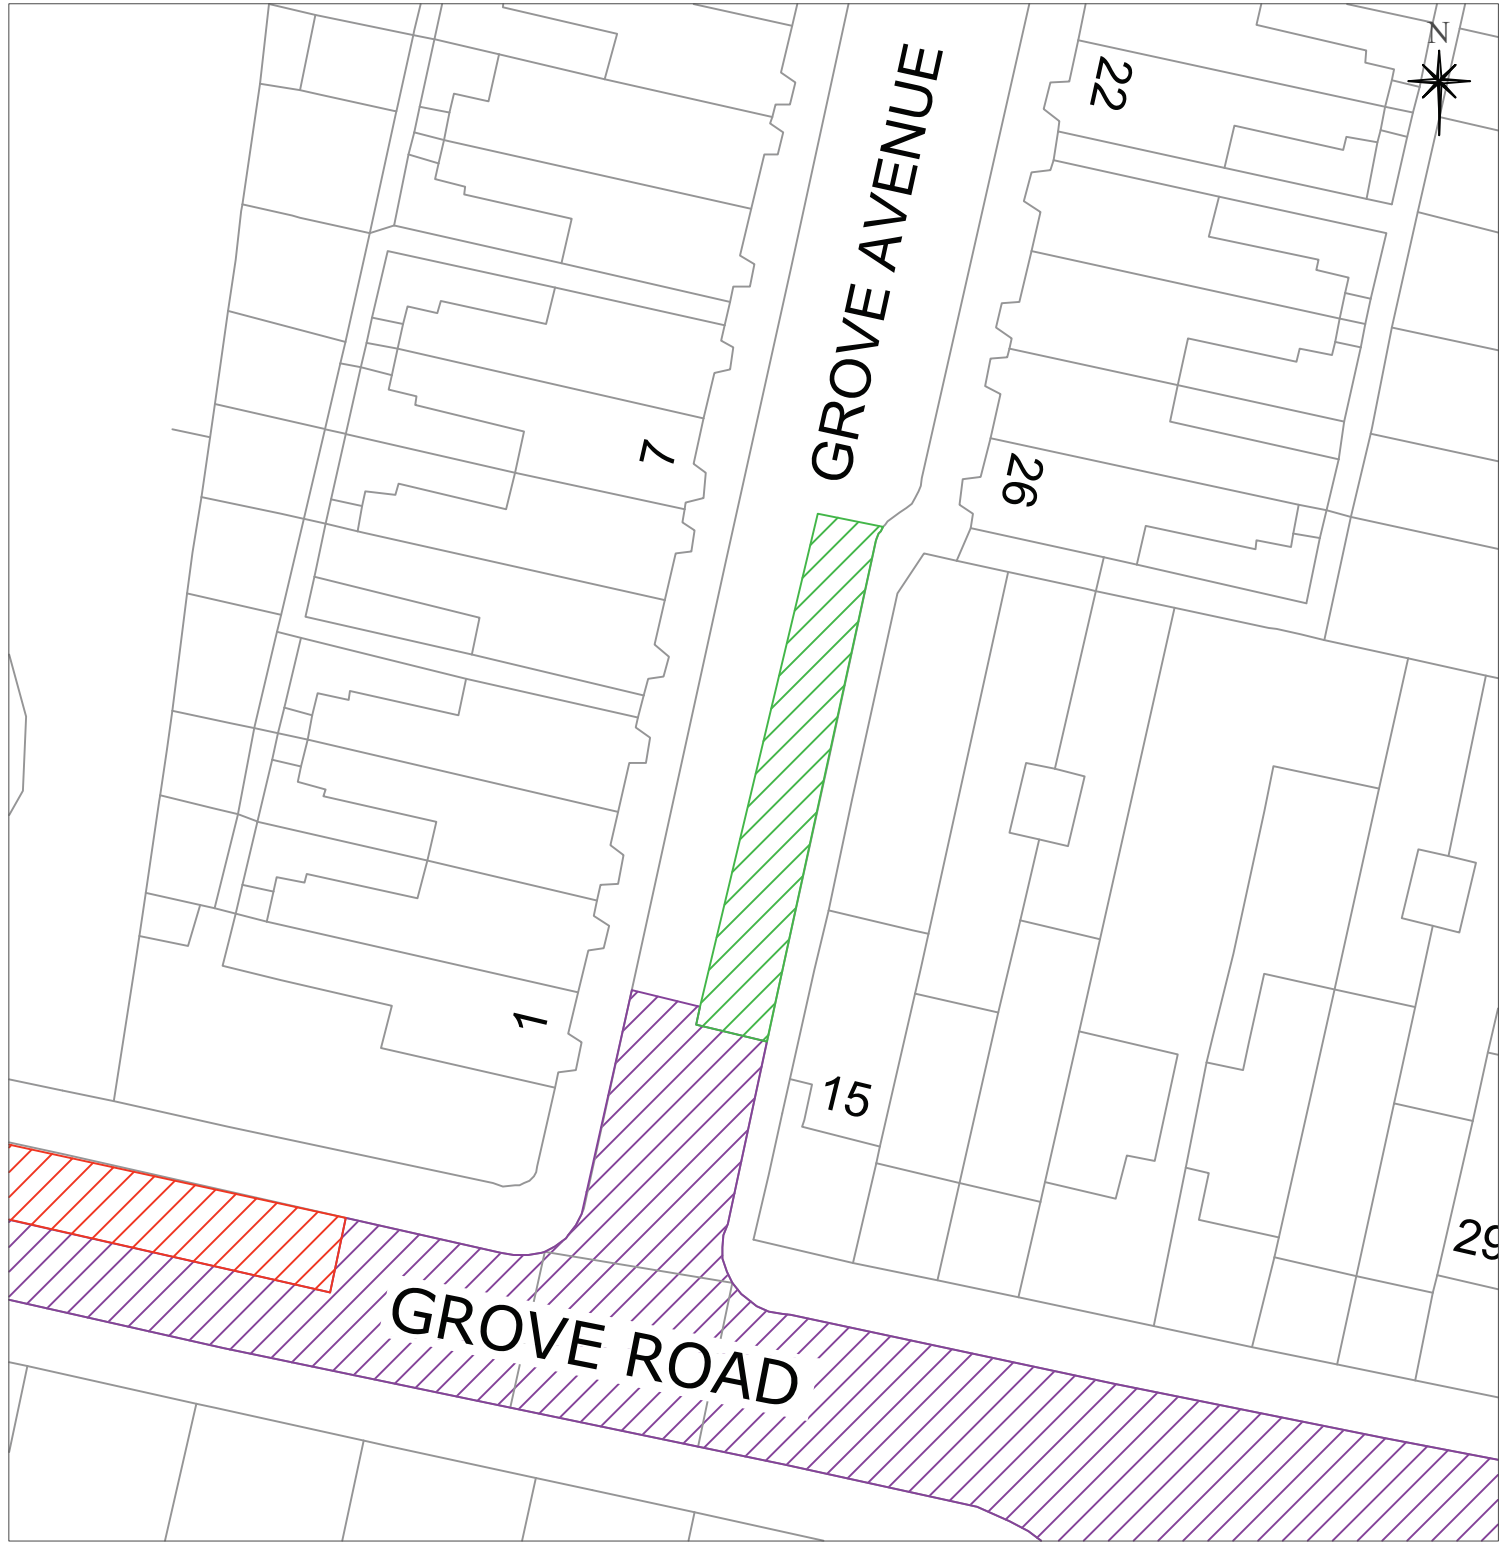

Key

-  Proposed No Waiting Mon-Sat 8am-6pm (single yellow line)
-  Existing 'Limited Waiting 1 Hour No Return 1 Hour Mon-Sat 8am-6pm' (no change)
-  Existing No Waiting Mon-Sat 8am-6pm (single yellow line) (no change)

Solihull
METROPOLITAN
BOROUGH COUNCIL

ECONOMY & INFRASTRUCTURE DIRECTORATE
HIGHWAY SERVICES
COUNCIL HOUSE,
SOLIHULL, WEST MIDLANDS, B91 3QB
TEL: 0121 704 6000

Notes.
Grove Avenue, Silhill
Proposed 'No Waiting, 8am - 6pm,
Monday to Friday'
(single yellow line)

Job Name.		
Job No.	9806	Drawn By: JW
Plan No.	9806	Scale NTS
Checked By:	PT	DO NOT SCALE A4 Frame
Date	20.03.26	OS Ref: .