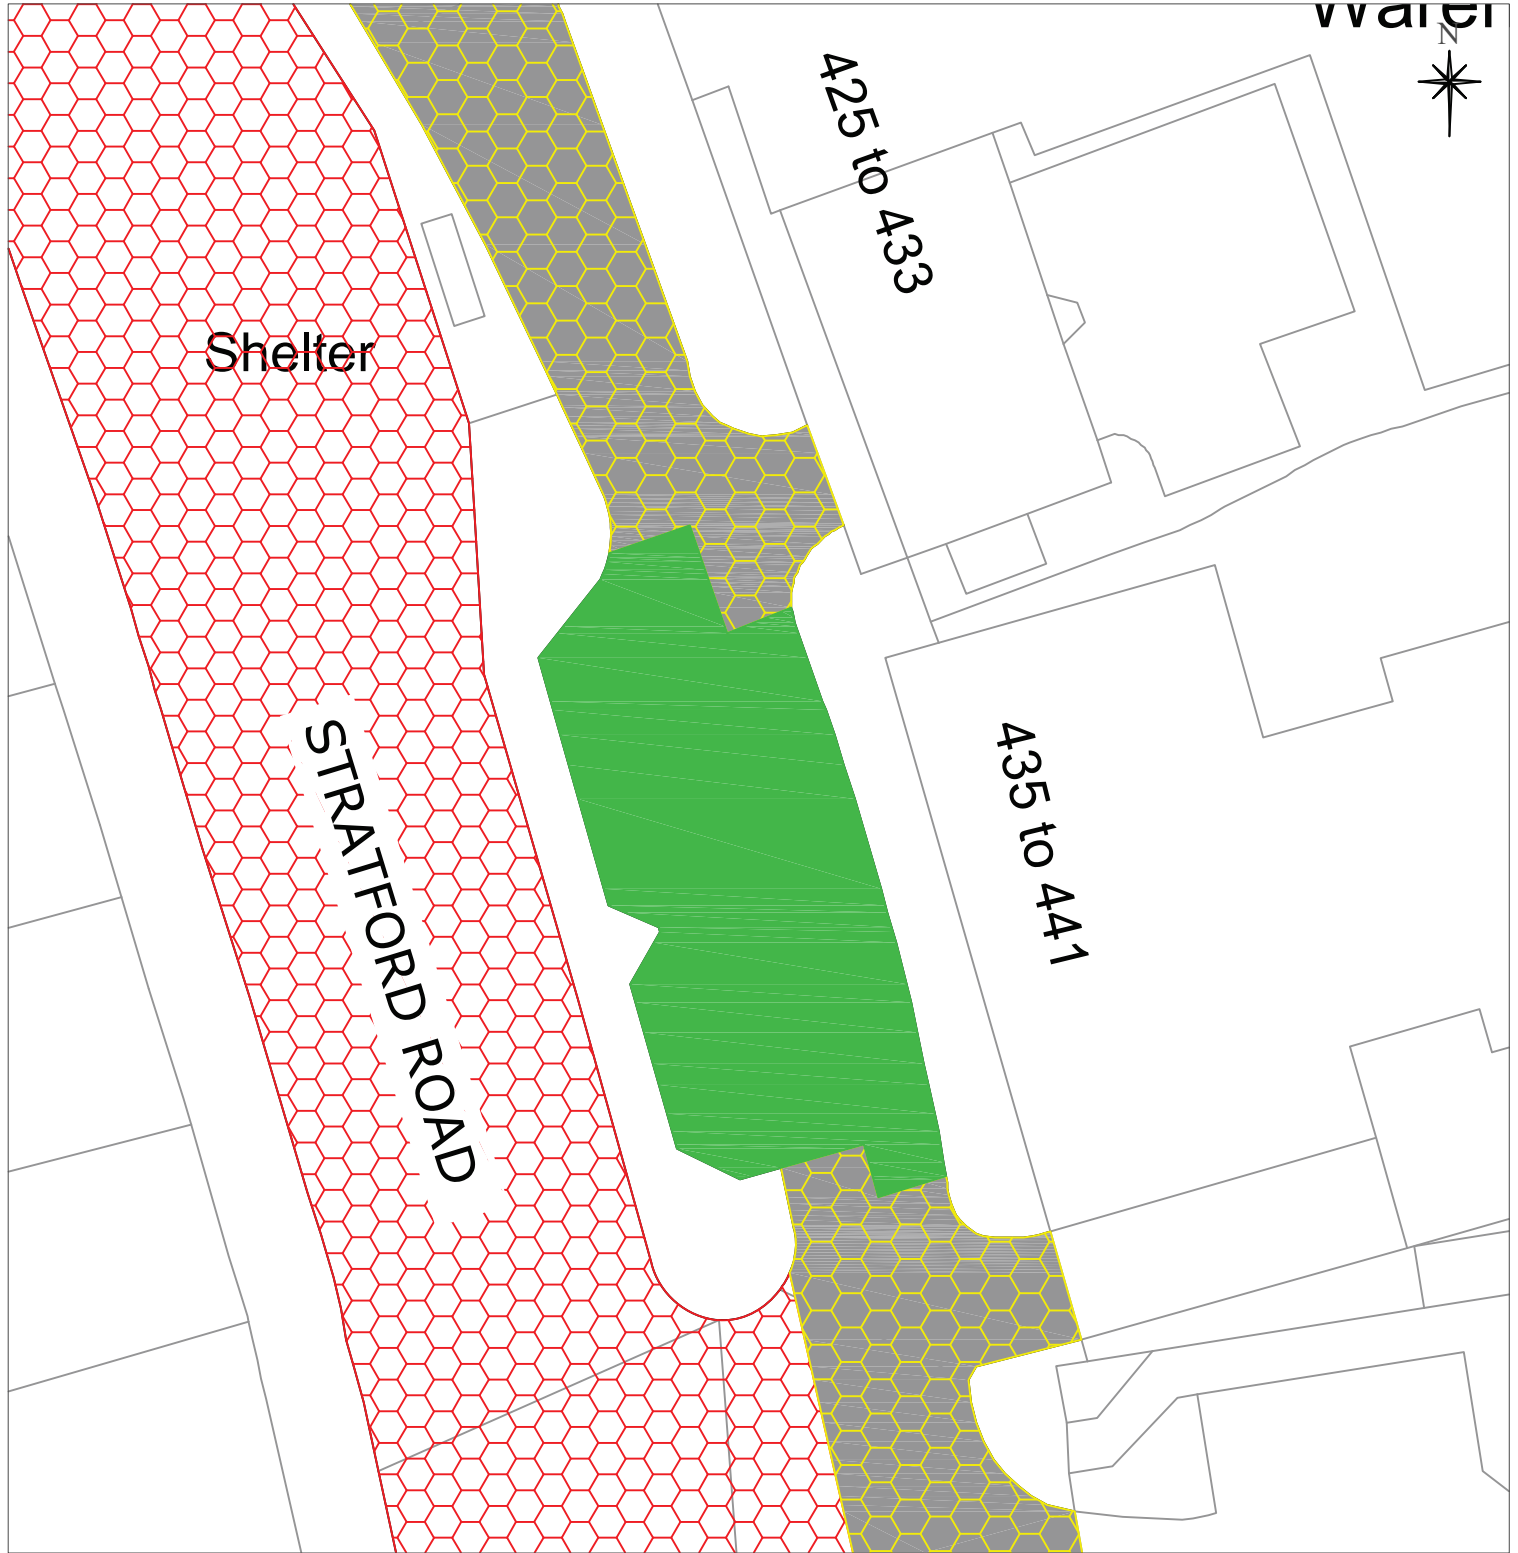

Key

Proposed Limited Waiting, 1 hour no return within 1 hour, 8am - 6pm, Monday - Saturday

Existing red route

Existing double yellow lines

ECONOMY & INFRASTRUCTURE DIRECTORATE
HIGHWAY SERVICES
COUNCIL HOUSE,
SOLIHULL, WEST MIDLANDS, B91 3QB
TEL: 0121 704 6000

Solihull MBC Licence N° 100023139
Contains Ordnance Survey data © Crown Copyright and database right 2026

Notes.
435 - 441 Stratford Road (service road)
Shirley South
Proposed limited waiting restrictions in
existing parking bays

Job Name.	
Job No. 9803	Drawn By: JW
Plan No. 9803	Scale NTS
Checked By: PT	DO NOT SCALE A4 Frame
Date 13.03.26	OS Ref: .